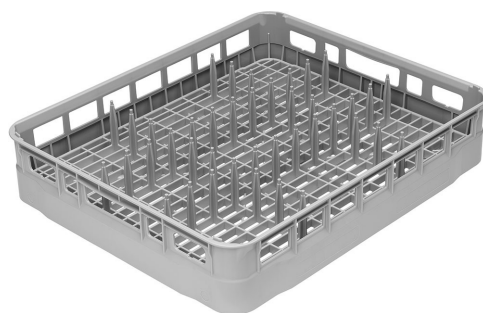

PB60T02

| | |
|----------------------|------------------------|
| Family | Dishwasher accessories |
| Suitable for | Glasswashers 400x400 |
| Type | Plastic basket |
| Width | 600 mm |
| Depth | 500 mm |
| Height | 115 mm |
| Suitable for | Hood type 600x500 |
| Pieces per packaging | 1 |

Basket for trays GN1/1 600x500

Construction

| | | | |
|------------------|------------|-------------|----|
| Trays dimensions | 600x500 mm | Numero file | 11 |
|------------------|------------|-------------|----|