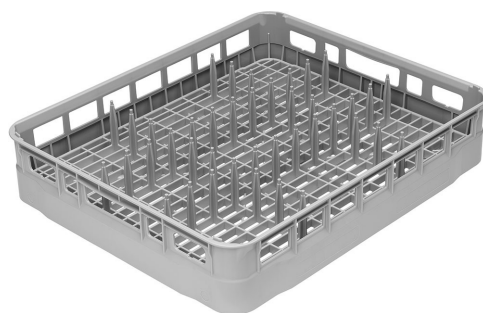

PB60T02

Family	Dishwasher accessories
Suitable for	Glasswashers 400x400
Type	Plastic basket
Width	600 mm
Depth	500 mm
Height	115 mm
Suitable for	Hood type 600x500
Pieces per packaging	1

Basket for trays GN1/1 600x500

Construction

Trays dimensions	600x500 mm	Numero file	11
-------------------------	------------	--------------------	----