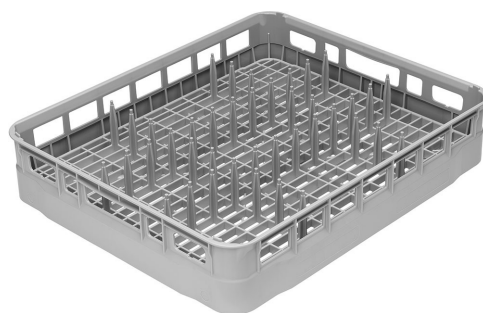

## PB60T02

<b>Family</b>	Dishwasher accessories
<b>Type</b>	Baskets
<b>Type</b>	Plastic basket
<b>Width</b>	600 mm
<b>Product depth</b>	500 mm
<b>Product height</b>	115 mm
<b>Suitable for</b>	Hood type 600x500
<b>Pieces per packaging</b>	1

Basket for trays GN1/1 600x500

## Construction

---

<b>Trays dimensions</b>	600x500 mm	<b>Numero file</b>	11
-------------------------	------------	--------------------	----