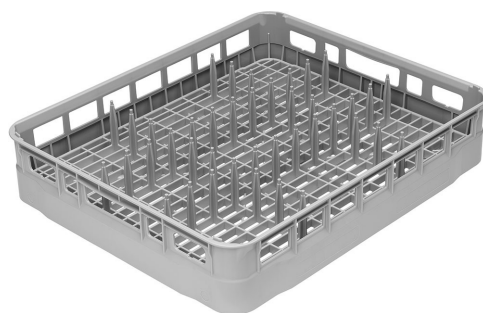

PB60T02

Family	Dishwasher accessories
Type	Baskets
Type	Plastic basket
Width	600 mm
Product depth	500 mm
Product height	115 mm
Suitable for	Hood type 600x500
Pieces per packaging	1

Basket for trays GN1/1 600x500

Construction

Trays dimensions	600x500 mm	Numero file	11
-------------------------	------------	--------------------	----