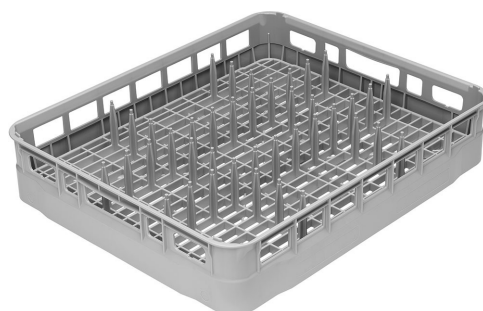

PB60T02

Family	Dishwasher accessories
Subfamily	Baskets
Type	Plastic basket
Width	600 mm
Depth	500 mm
Height	115 mm
Suitable for	Hood type 600
Pieces per packaging	1

Basket for 10 GN 1/1 trays or 12 trays up to 470 mm in length, row spacing 45 mm, dimensions (WxDxH) 600x500x100 mm

Construction

Trays dimensions	600x500 mm	Numero file	11
-------------------------	------------	--------------------	----