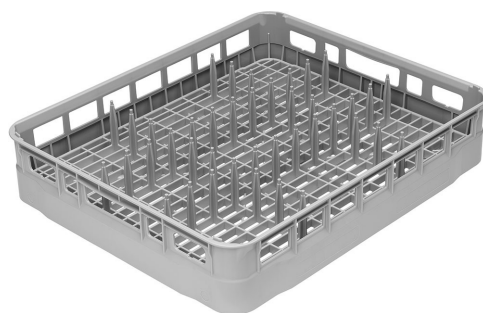

PB60T02

Family	Dishwasher accessories
Subfamily	Baskets
Type	Plastic basket
Width	600 mm
Depth	500 mm
Height	115 mm
Suitable for	Hood type 600
Pieces per packaging	1

Basket for 10 GN 1/1 trays or 12 trays up to 470 mm in length, row spacing 45 mm, dimensions (WxDxH) 600x500x100 mm

Construction

Trays dimensions	600x500 mm	Numero file	11
-------------------------	------------	--------------------	----