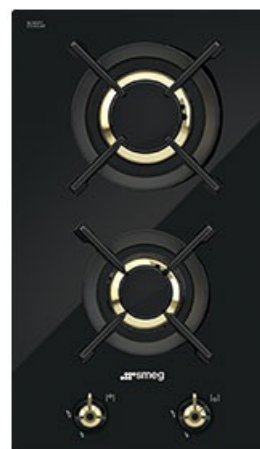

PC32GNO

Product Family	Hob
Built-in type	Ultra-low profile
Dimensions	30 cm
Power supply	Gas
Type	Gas
EAN code	8017709199388

Aesthetics

Aesthetic	Classica
Colour	Black
Finishing	Glass
Material	Glass
Glass on Steel	Yes
Pan stands	Cast iron
Type of control setting	Control knobs
Control knob position	Front
No. of controls	2
Controls colour	Brass
Components finishing	Black
Serigraphy colour	Grey

Programs / Functions

Total no. of cook zones	2
No. of gas cook zones	2

Options

Worktop Cut-Out	476-480x250-254 mm
-----------------	--------------------

Technical Features

Not included accessories

GRW
Wok support

GRM
Coffee machine support

WOKGHU
Cast iron WOK Support

1MPC31X
Kit 1 manopola estetica Classica

Symbols glossary (TT)

- | | | | |
|--|---|---|--|
|  | Ultra-low profile: Installation of product with flat edge - height of 1 mm. |  | Heavy duty cast iron pan stands: for maximum stability and strength. |
|  | Knobs control |  | Reinforced base: A reinforced base, developed exclusively by Smeg, consists of a steel layer fixed to the underside of the glass surface of all gas on glass hobs. |