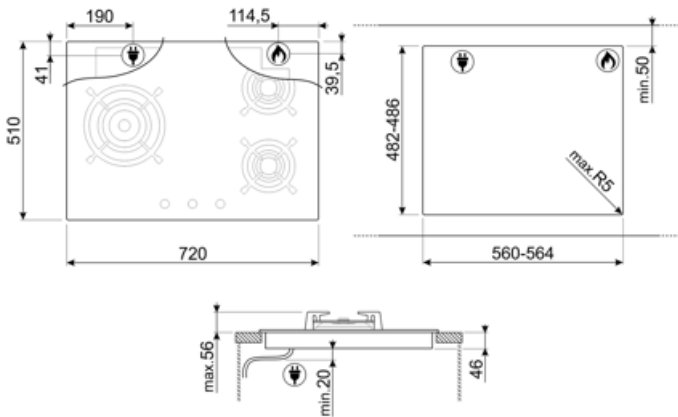

UR

Left - Gas - UR - 6.20 kW

Rear-right - Gas - Rapid - 3.00 kW

Front-right - Gas - Semi Rapid - 1.80 kW

Gas safety valves   Yes   Automatic Ignition   Yes

Accessories included

Other accessories   Linea control knobs kit

Electrical Connection

Electrical connection rating (W)	1 W	Power supply cable length	120 cm
Voltage (V)	220-240 V	Plug	Not present
Frequency (Hz)	50/60 Hz		

Gas Connection

Gas Type	G30 GPL Liquid gas	Other gas nozzles included	G110 City gas, G20 Natural gas
Gas connection	Conical	Gas connection rating (W)	11000 W