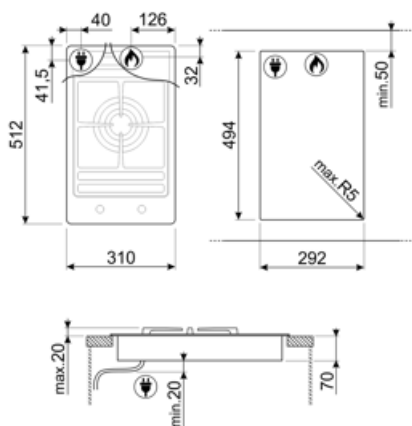

Technical Features

UR

Central - Gas - 2UR (dual) - 5.00 kW

Gas safety valves	Yes	Automatic Ignition	Yes

Accessories Included

Cast iron wok support	1	Other accessories	Linea control knobs kit

Electrical Connection

Electrical connection rating (W)	1 W	Frequency (Hz)	50/60 Hz
Voltage (V)	220-240 V	Power supply cable length	120 cm
Type of electric cable	Single phase	Plug	(I) Australia

Gas Connection

Gas Type	G20 Natural gas	Other gas nozzles included	G30 GPL Liquid gas
Gas connection	Conical	Gas connection rating (W)	5000 W