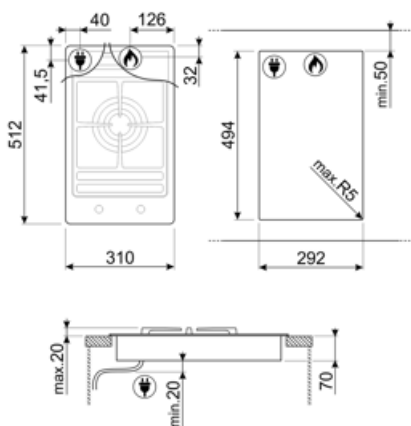

Technical Features

UR

Central - Gas - 2UR (dual) - 5.00 kW

Gas safety valves	Yes	Automatic Ignition	Yes

Accessories Included

Cast iron wok support	1	Other accessories	Linea control knobs kit

Electrical Connection

Electrical connection rating (W)	1 W	Frequency (Hz)	50/60 Hz
Voltage (V)	220-240 V	Power supply cable length	120 cm
Type of electric cable	Single phase	Plug	(I) Australia

Gas Connection

Gas Type	G20 Natural gas	Other gas nozzles included	G30 GPL Liquid gas
Gas connection	Conical	Gas connection rating (W)	5000 W