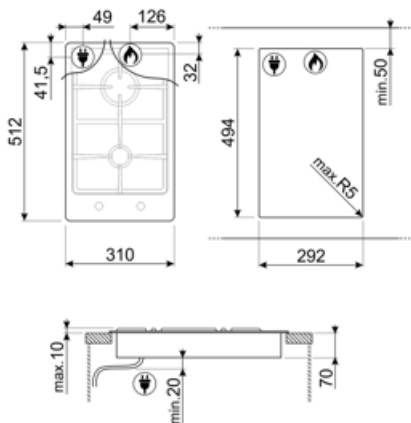

Technical Features

Front-centre - Gas - AUX

Rear-centre - Gas - Rapid

Gas safety valves	Yes	Automatic Ignition	Yes

Accessories Included

Cast iron wok support	1	Other accessories	Linea control knobs kit

Electrical Connection

Electrical connection rating (W)	1 W	Frequency (Hz)	50/60 Hz
Voltage (V)	220-240 V	Power supply cable length	120 cm
Type of electric cable	Single phase	Plug	(I) Australia

Gas Connection

Gas Type	G20 Natural gas	Other gas nozzles included	G30 GPL Liquid gas
Gas connection	Conical	Gas connection rating (W)	4416,67 W