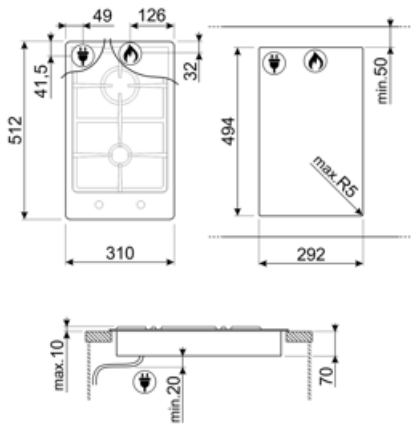

Front centre - Gas - AUX
Rear centre - Gas - Rapid

Gas safety valves	Yes	Automatic Ignition	Yes

Accessories Included

Cast iron wok support	1	Other accessories	Linea control knobs kit

Electrical Connection

Plug	(I) Australia	Frequency (Hz)	50/60 Hz
Nominal power (W)	1 W	Power supply cable length	120 cm
Voltage (V)	220-240 V	Plug	I
Type of electric cable	Single phase		

Gas Connection

Gas Type	G20 Natural gas	Other gas nozzles included	G30 GPL Liquid gas
Gas connection	Conical	Gas connection rating (W)	4416.67 W