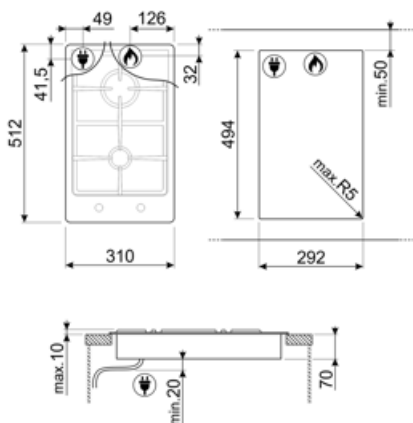

Meegeleverde accessoires

Gietijzeren wokring	1	Meegeleverde accessoires	Kit bedieningskoppen Linea

Elektrische aansluiting

Stekker	(I) Australia	Frequentie	50/60 Hz
Aansluitwaarde	1 W	Lengte voedingskabel	120 cm
Spanning (V)	220-240 V	Stekker	I
Type stroomkabel	Eenfasig		

Gasaansluiting

Type gas	G20 Aardgas	Andere sproeiers meegeleverd	G30 Vloeibaar gas GPL
Gasaansluiting	Conisch	Nominale aansluitwaarde gas	4416,67 W