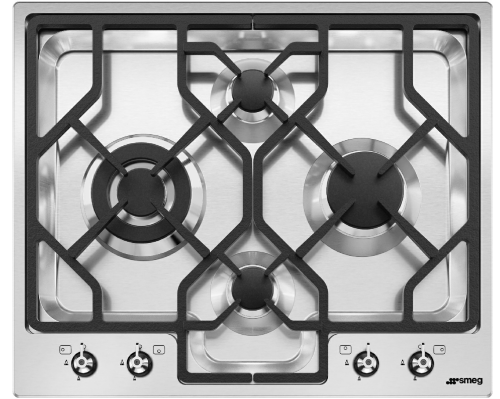

PGA64

Product Family
Built-in type
Dimensions
Power supply
Type
EAN code

Hob
Ultra-low profile
60 cm
Gas
Gas
8017709142162

Aesthetics

Aesthetic
Colour
Finishing
Material
Type of steel
Pan stands
Type of control setting
Control knob position
No. of controls
Logo
Serigraphy colour

Classic
Stainless steel
Satin
Stainless Steel
Brushed
Cast iron
Control knobs
Front
4
Silk screen
Black

Program / Functions

No. of gas cook zones 4
Total no. of cook zones 4

Options

Standard cut out 488x592 mm

Technical Features

Left - Gas - UR

Front-centre - Gas - AUX

Rear-centre - Gas - AUX

Right - Gas - Rapid

Gas safety valves Yes Automatic Ignition Yes

Accessories Included

Cast iron wok support 1

Compatible Accessories

6MP1PGF

6 Linea knobs for PGF hobs

Symbols glossary

- | | | | |
|--|---|---|--|
|  | Ultra-low profile: Installation of product with flat edge - height of 1 mm. |  | Heavy duty cast iron pan stands: for maximum stability and strength. |
|  | Ultra rapid burners: Powerful ultra rapid burners offer up to 5kw of power. |  | Knobs control |