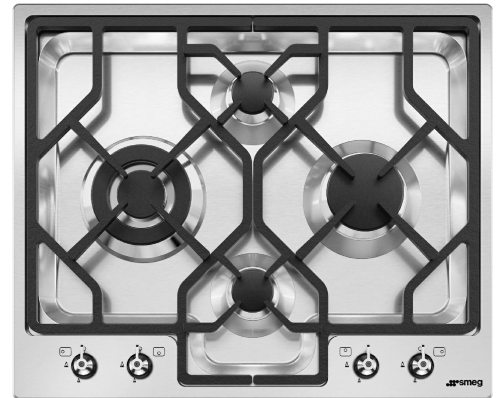

# PGA64

Product Family  
Built-in type  
Dimensions  
Power supply  
Type  
EAN code

Hob  
Ultra-low profile  
60 cm  
Gas  
Gas  
8017709142162

## Aesthetics

Aesthetic  
Colour  
Finishing  
Material  
Type of steel  
Pan stands  
Type of control setting  
Control knob position  
No. of controls  
Logo  
Serigraphy colour

Classic  
Stainless steel  
Satin  
Stainless Steel  
Brushed  
Cast iron  
Control knobs  
Front  
4  
Silk screen  
Black

## Options

Standard cut out 488x592 mm

## Symbols glossary

---

Ultra-low profile: Installation of product with flat edge - height of 1 mm.

Heavy duty cast iron pan stands: for maximum stability and strength.

Knobs control

Ultra rapid burners: Powerful ultra rapid burners offer up to 5kw of power.