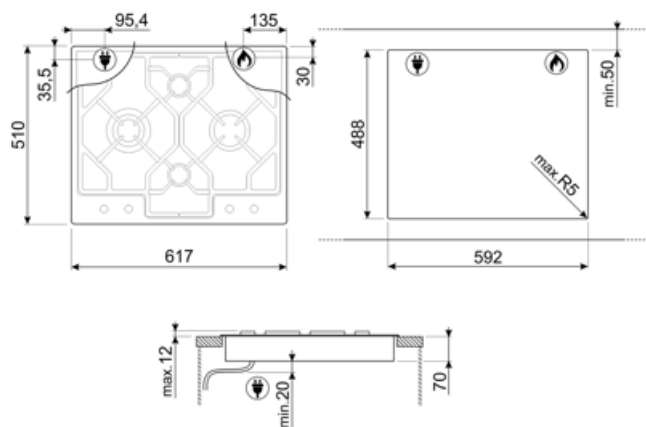

Left - Gas - UR

Front-centre - Gas - AUX

Rear-centre - Gas - AUX

Right - Gas - Rapid

Gas safety valves   Yes   Automatic Ignition   Yes

Accessories Included

Cast iron wok support   1

Electrical Connection

Power supply cable length   120 cm   Plug   No

Gas Connection

Gas Type	G20 Natural gas	Other gas connections provided	Conical
Gas connection	Cilindrical	Gas connection rating (W)	9666.67 W
Other gas nozzles included	G30 GPL Liquid gas