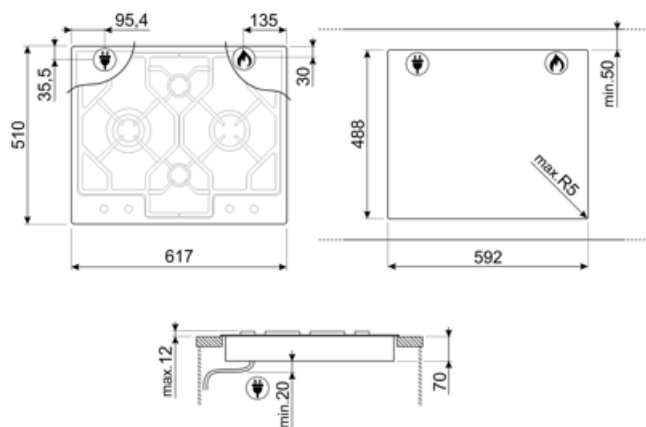

Left - Gas - UR

Front-centre - Gas - AUX

Rear-centre - Gas - AUX

Right - Gas - Rapid

Gas safety valves   Yes   Automatic Ignition   Yes

Accessories Included

Cast iron wok support   1

Electrical Connection

Power supply cable length   120 cm   Plug   No

Gas Connection

Gas Type   G20 Natural gas   Other gas connections provided   Conical
Gas connection   Cilindrical
Other gas nozzles included   G30 GPL Liquid gas   Gas connection rating (W)   9666,67 W