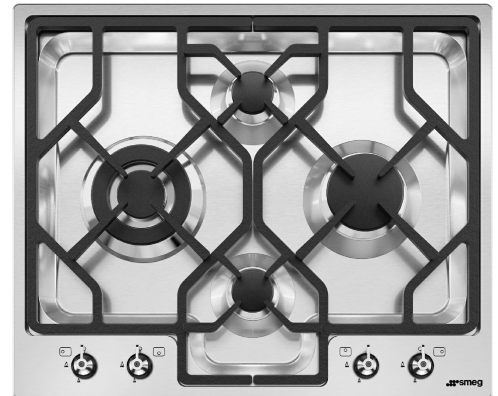

PGA64

Product Family	Hob
Built-in type	Ultra-low profile
Dimensions	60 cm
Power supply	Gas
Type	Gas
EAN code	8017709142162

Aesthetics

Aesthetic	Classic
Colour	Stainless steel
Finishing	Satin
Material	Stainless Steel
Type of steel	Brushed
Pan stands	Cast iron
Type of control setting	Control knobs
Control knob position	Front
No. of controls	4
Logo	Silk screen
Serigraphy colour	Black

Program / Functions

No. of gas cook zones	4
Total no. of cook zones	4

Options

Standard cut out	488x592 mm
------------------	------------

Technical Features

Left - Gas - UR

Front-centre - Gas - AUX

Rear-centre - Gas - AUX

Right - Gas - Rapid

Gas safety valves Yes Automatic Ignition Yes

Accessories Included

Cast iron wok support 1

Electrical Connection

Power supply cable length 120 cm Plug No

Gas Connection

Gas Type G20 Natural gas Other gas connections provided Conical
 Gas connection Cilindrical
 Other gas nozzles included G30 GPL Liquid gas Gas connection rating (W) 9666,67 W

Compatible Accessories

6MP1PGF

6 Linea knobs for PGF hobs

Symbols glossary

- | | | | |
|--|---|---|---|
|  | Ultra-low profile: Installation of product with flat edge - height of 1 mm. |  | Heavy duty cast iron pan stands: for maximum stability and strength. |
|  | Knobs control |  | Ultra rapid burners: Powerful ultra rapid burners offer up to 5kw of power. |