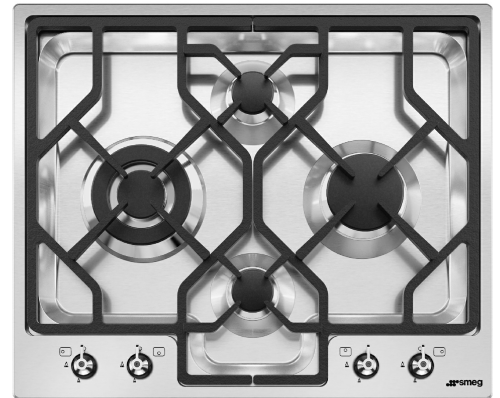

PGA64

Product Family
Built-in type
Dimensions
Power supply
Type
EAN code

Hob
Ultra-low profile
60 cm
Gas
Gas
8017709142162

Aesthetics

Aesthetic
Colour
Finishing
Material
Type of steel
Pan stands
Type of control setting
Control knob position
No. of controls
Logo
Serigraphy colour

Classic
Stainless steel
Satin
Stainless Steel
Brushed
Cast iron
Control knobs
Front
4
Silk screen
Black

Program / Functions

No. of gas cook zones 4
Total no. of cook zones 4

Options

Standard cut out 488x592 mm

Technical Features

Left - Gas - UR

Front-centre - Gas - AUX

Rear-centre - Gas - AUX

Right - Gas - Rapid

Gas safety valves Yes Automatic Ignition Yes

Accessories Included

Cast iron wok support 1

Compatible Accessories

6MP1PGF

6 Linea knobs for PGF hobs

Symbols glossary

- | | | | |
|--|---|---|--|
|  | Ultra-low profile: Installation of product with flat edge - height of 1 mm. |  | Heavy duty cast iron pan stands: for maximum stability and strength. |
|  | Ultra rapid burners: Powerful ultra rapid burners offer up to 5kw of power. |  | Knobs control |