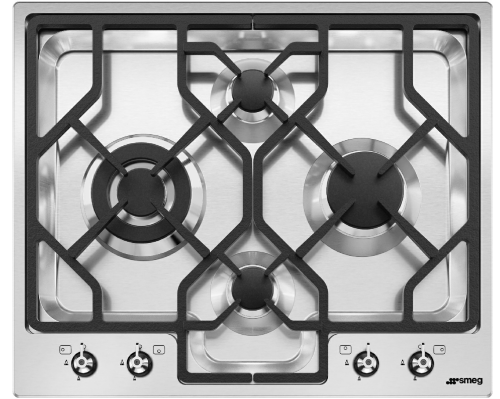

# PGA64

Product Family  
Built-in type  
Dimensions  
Power supply  
Type  
EAN code

Hob  
Ultra-low profile  
60 cm  
Gas  
Gas  
8017709142162

## Aesthetics

Aesthetic  
Colour  
Finishing  
Material  
Type of steel  
Pan stands  
Type of control setting  
Control knob position  
No. of controls  
Logo  
Serigraphy colour

Classic  
Stainless steel  
Satin  
Stainless Steel  
Brushed  
Cast iron  
Control knobs  
Front  
4  
Silk screen  
Black

## Options

Standard cut out 488x592 mm