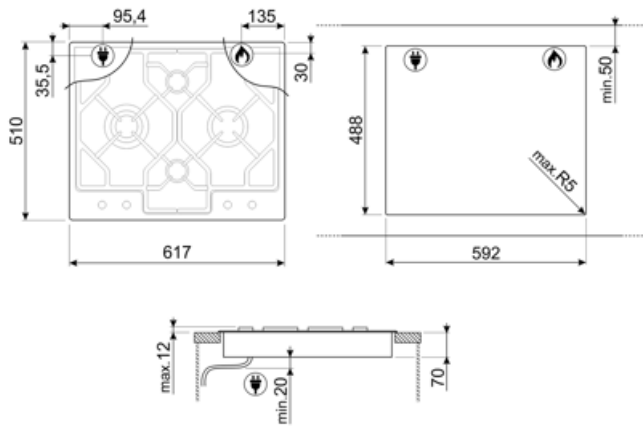

PGA64

Product Family
Built-in type
Dimensions
Power supply
Type
EAN code

Hob
Ultra-low profile
60 cm
Gas
Gas
8017709142162

Aesthetics

Aesthetic
Colour
Finishing
Material
Type of steel
Pan stands
Type of control setting
Control knob position
No. of controls
Logo
Serigraphy colour

Electrical Connection

Power supply cable length 120 cm Plug No

Gas Connection

Gas Type G20 Natural gas Other gas connections provided Conical
 Gas connection Cilindrical
 Other gas nozzles included G30 GPL Liquid gas Gas connection rating (W) 9666.67 W