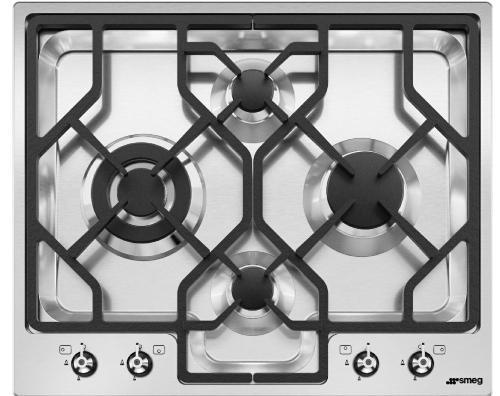

PGA64

| | |
|----------------|-------------------|
| Product Family | Hob |
| Built-in type | Ultra-low profile |
| Dimensions | 60 cm |
| Power supply | Gas |
| Type | Gas |
| EAN code | 8017709142162 |

Aesthetics

| | |
|-------------------------|-----------------|
| Aesthetic | Classic |
| Colour | Stainless steel |
| Finishing | Satin |
| Material | Stainless Steel |
| Type of steel | Brushed |
| Pan stands | Cast iron |
| Type of control setting | Control knobs |
| Control knob position | Front |
| No. of controls | 4 |
| Logo | Silk screen |
| Serigraphy colour | Black |

Technical Features

Left - Gas - UR

Front-centre - Gas - AUX

Rear-centre - Gas - AUX

Right - Gas - Rapid

Gas safety valves Yes Automatic Ignition Yes

Accessories Included

Cast iron wok support 1

Compatible Accessories

6MP1PGF

6 Linea knobs for PGF hobs

Symbols glossary

- | | | | |
|--|---|---|--|
|  | Ultra-low profile: Installation of product with flat edge - height of 1 mm. |  | Heavy duty cast iron pan stands: for maximum stability and strength. |
|  | Ultra rapid burners: Powerful ultra rapid burners offer up to 5kw of power. |  | Knobs control |