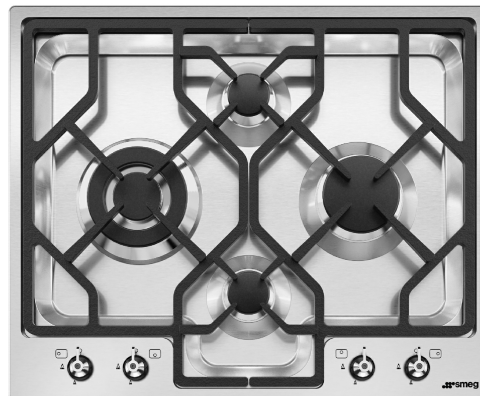

PGA64

Product Family
Built-in type
Dimensions
Power supply
Type
EAN code

Hob
Ultra-low profile
60 cm
Gas
Gas
8017709142162

Aesthetics

Aesthetic
Colour
Finishing
Material
Type of steel
Pan stands
Type of control setting
Control knob position
No. of controls
Serigraphy colour

Classic
Stainless steel
Satin
Stainless Steel
Brushed
Cast iron
Control knobs
Front
4
Black

Program / Functions

No. of gas cook zones	4
Total no. of cook zones	4

Options

Standard cut out 488x592 mm

Technical Features

Compatible Accessories

6MP1PGF

6 Linea knobs for PGF hobs

Symbols glossary

- | | | | |
|--|---|---|---|
|  | Ultra-low profile: Installation of product with flat edge - height of 1 mm. |  | Heavy duty cast iron pan stands: for maximum stability and strength. |
|  | Knobs control |  | Ultra rapid burners: Powerful ultra rapid burners offer up to 5kw of power. |

Accurate power adjustment via knobs, for more precise cooking level control

Control knob position frontal

Instant and intuitive control thanks to front controls, easily accessible for practical use.

4 burners for every need: cook with precision and versatility thanks to different power levels, ideal for any pot and for managing multiple dishes simultaneously.