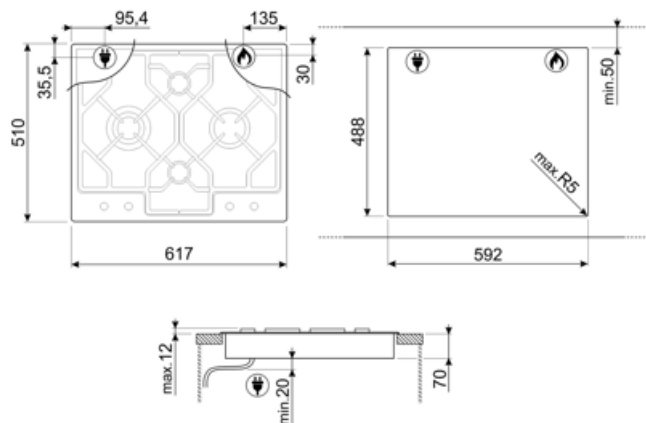

Cast iron wok support 1

Electrical Connection

Power supply cable length 120 cm

Gas Connection

Gas Type G20 Natural gas
 Gas connection Cilindrica
 Other gas nozzles included G30 GPL Liquid gas

Other gas connections provided Conical
 Gas connection rating (W) 9666,67 W