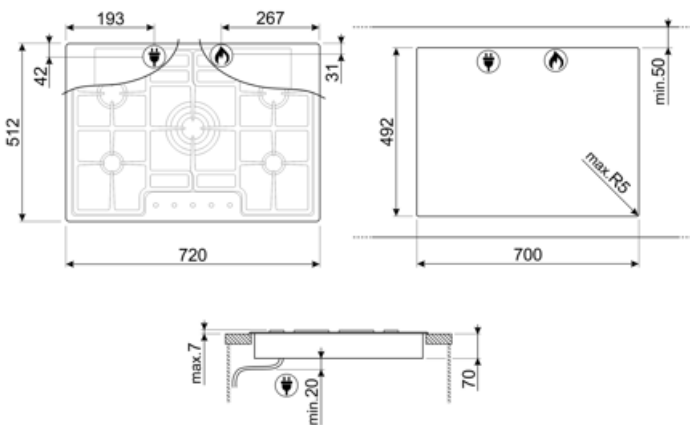

UR

Front-left - Gas - AUX - 1.05 kW
Rear-left - Gas - Semi Rapid - 1.80 kW
Central - Gas - UR - 4.00 kW
Rear-right - Gas - Semi Rapid - 1.80 kW
Front-right - Gas - AUX - 1.05 kW
Gas safety valves Yes

Automatic Ignition Yes

Accessories Included

Cast iron wok support 1 **Other accessories** Linea control knobs kit

Electrical Connection

Electrical connection rating (W)	1 W	Power supply cable length	120 cm
Voltage (V)	220-240 V	Plug	No
Frequency (Hz)	50/60 Hz		

Gas Connection

Gas Type	G20 Natural gas	Other gas nozzles included	G30 GPL Liquid gas
Gas connection	Conical	Gas connection rating (W)	10500 W