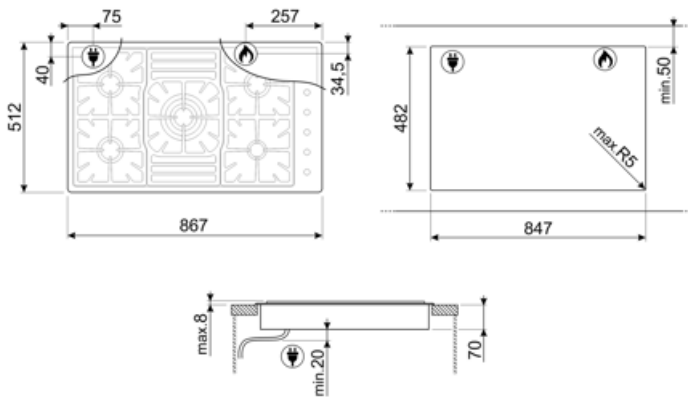

PGA95-4

Product Family	Hob
Built-in type	Ultra-low profile
Dimensions	90 cm
Power supply	Mixed
Type	Gas
EAN code	8017709155377

Aesthetics

Aesthetic	Classic
Colour	Stainless steel
Finishing	Satin
Material	Stainless Steel
Type of steel	Brushed
Pan stands	Cast iron
Burners	Standard
Burners Material	Aluminium
Type of control setting	Control knobs
Control knob position	Lateral
No. of controls	5
Controls colour	Silver

Options

Standard cut out	482x847 mm
------------------	------------

Technical Features

Front-left - Gas - Semi Rapid - 1.80 kW
Rear-left - Gas - Semi Rapid - 1.80 kW
Central - Gas - UR - 4.00 kW
Rear-right - Gas - Semi Rapid - 1.80 kW
Front-right - Gas - AUX - 1.05 kW

Electrical Connection

Electrical connection rating (W)	1 W	Frequency (Hz)	50/60 Hz
Voltage (V)	220-240 V	Power supply cable length	120 cm

Gas Connection

Gas Type	G20 Natural gas	Other gas nozzles included	G30 GPL Liquid gas
Gas connection	Conical	Gas connection rating (W)	11500 W