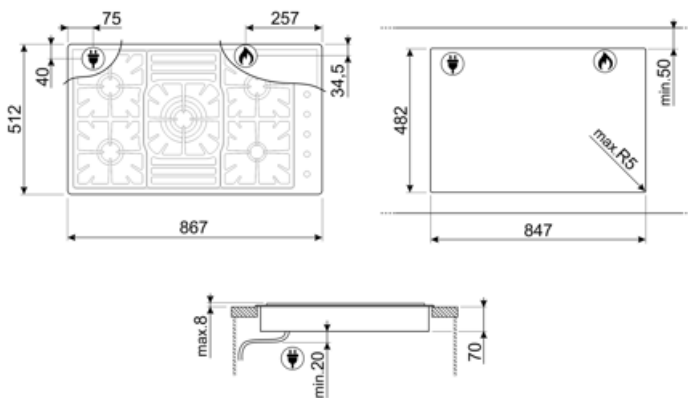

UR

Front-left - Gas - Semi Rapid - 1.80 kW
Rear-left - Gas - Semi Rapid - 1.80 kW
Central - Gas - UR - 4.00 kW
Rear-right - Gas - Semi Rapid - 1.80 kW
Front-right - Gas - AUX - 1.05 kW
Gas safety valves Yes

Automatic Ignition Yes

Accessories Included

Cast iron wok support 1 **Other accessories** Linea control knobs kit

Electrical Connection

Electrical connection rating (W)	1 W	Power supply cable length	120 cm
Voltage (V)	220-240 V	Plug	No
Frequency (Hz)	50/60 Hz		

Gas Connection

Gas Type	G20 Natural gas	Other gas nozzles included	G30 GPL Liquid gas
Gas connection	Conical	Gas connection rating (W)	11500 W