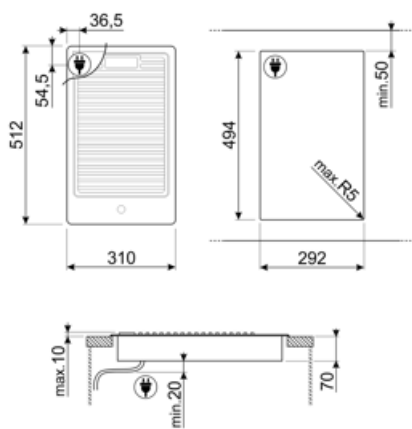

Electrical Connection

Power supply cable length	120 cm	Plug	No

Gas Connection

Gas connection	Cilindrical