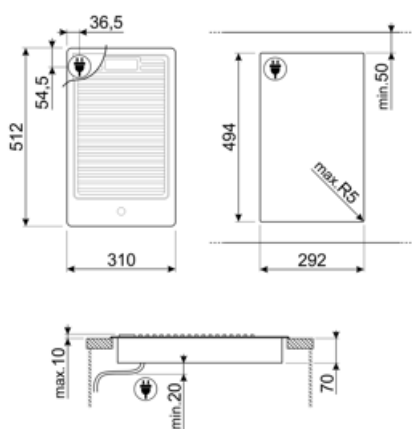

PGF30B

Product Family	Hob
Built-in	Ultra-low profile
Dimensions	30 cm
Power supply	Electric
Type	Electric plates
EAN code	8017709138028

Aesthetics

Aesthetics	Classic
Colour	Stainless steel
Finishing	Brushed
Material	Stainless Steel
Type of steel	Brushed
Pan stands	Cast iron
Type of control setting	Control knobs
Control knobs position	Front
Controls colour	Steel effect
Logo	Embossed

Program / Functions

No. of electric plate cook zones	1
Power levels	9
Total no. of cook zones	1

Options

Standard cut out	494x292 mm
------------------	------------

Technical Features

8th zone position	Central	8th zone power	1,80 kW
-------------------	---------	----------------	---------

Electrical Connection

Power supply cable length	120 cm	Plug	No
---------------------------	--------	------	----

Gas Connection

Gas connection	Cilindrical
----------------	-------------

Compatible Accessories

6MP1PGF

6 Linea knobs for PGF hobs

LGPGF-1

Aluminium connecting strip for PGF

Symbols glossary

Ultra-low profile: Installation of product with flat edge - height of 1 mm.

Heavy duty cast iron pan stands: for maximum stability and strength.