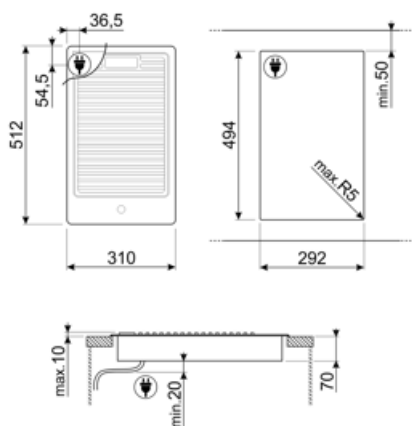

PGF30B

Product Family	Hob
Built-in	Ultra-low profile
Dimensions	30 cm
Power supply	Electric
Type	Electric plates
EAN code	8017709138028

Aesthetics

Aesthetics	Classic
Colour	Stainless steel
Finishing	Brushed
Material	Stainless Steel
Type of steel	Brushed
Pan stands	Cast iron
Type of control setting	Control knobs
Control knobs position	Front
Controls colour	Steel effect

Options

Standard cut out	494x292 mm
------------------	------------

Technical Features

8th zone position	Central	8th zone power	1.80 kW
-------------------	---------	----------------	---------

Electrical Connection

Power supply cable length	120 cm
---------------------------	--------

Gas Connection

Gas connection

Cilindrical

Not included accessories

LGPGF-1

Aluminium connecting strip for PGF

6MP1PGF

6 Linea knobs for PGF hobs

Symbols glossary

Ultra-low profile: Installation of product with flat edge - height of 1 mm.

Heavy duty cast iron pan stands: for maximum stability and strength.

Knobs control