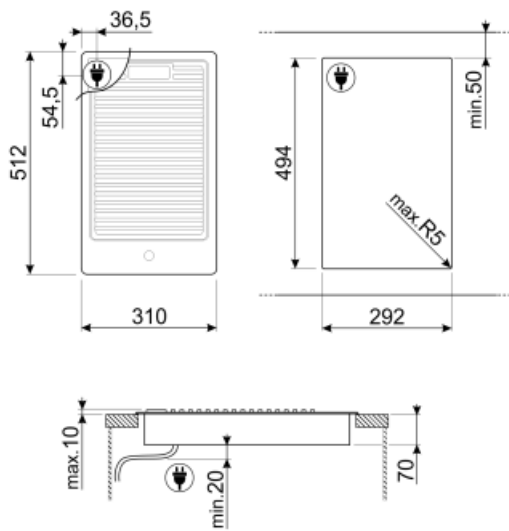

PGF30B

Product Family	Hob
Built-in type	Ultra-low profile
Dimensions	30 cm
Power supply	Electric
EAN code	8017709138028

Aesthetics

Aesthetic	Classica
Colour	Stainless steel
Finishing	Satin
Material	Stainless Steel
Type of steel	Brushed
Pan stands	Cast iron
Type of control setting	Control knobs
Control knob position	Front
Controls colour	Steel effect

Programs / Functions

Total no. of cook zones	1
No. of electric plate cook zones	1
Power levels	9

Options

Worktop Cut-Out	494x292 mm
-----------------	------------

Technical Features

8th zone position	Central	8th zone power	1.80 kW
-------------------	---------	----------------	---------

Electrical Connection

Power supply cable length 120 cm

Gas Connection

Gas connection Cilindrical

Not included accessories

LGPGF-1

Aluminium connecting strip for PGF

6MP1PGF

6 Linea knobs for PGF hobs

Symbols glossary (TT)

- | | | | |
|--|---|---|--|
|  | Ultra-low profile: Installation of product with flat edge - height of 1 mm. |  | Heavy duty cast iron pan stands: for maximum stability and strength. |
|  | Knobs control | | |