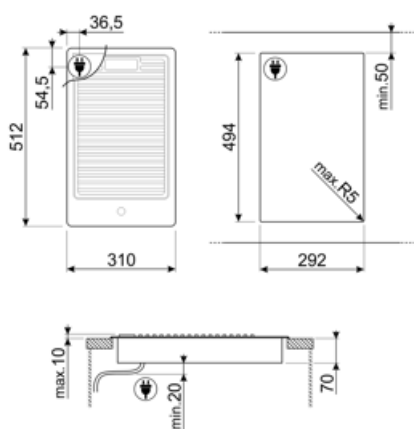

Electrical Connection

Power supply cable length	120 cm	Plug	Not present

Gas Connection

Gas connection	Cilindrical