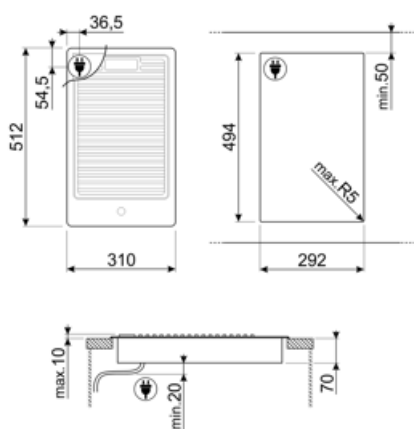

PGF30B

Product Family	Hob
Built-in type	Ultra-low profile
Dimensions	30 cm
Power supply	Electric
Type	Electric plates
EAN code	8017709138028

Aesthetics

Aesthetic	Classica
Colour	Stainless steel
Finishing	Satin
Material	Stainless Steel
Type of steel	Brushed
Pan stands	Cast iron
Type of control setting	Control knobs
Control knob position	Front
Controls colour	Steel effect
Logo	Embossed

Program / Functions

No. of electric plate cook zones	1
Power levels	9
Total no. of cook zones	1

Options

Worktop Cut-Out	494x292 mm
-----------------	------------

Technical Features

8th zone position	Central	8th zone power	1.80 kW
-------------------	---------	----------------	---------

Electrical Connection

Power supply cable length	120 cm	Plug	Not present
---------------------------	--------	------	-------------

Gas Connection

Gas connection	Cilindrical
----------------	-------------

Compatible Accessories

6MP1PGF

6 Linea knobs for PGF hobs

LGPGF-1

Aluminium connecting strip for PGF

Symbols glossary

Ultra-low profile: Installation of product with flat edge - height of 1 mm.

Heavy duty cast iron pan stands: for maximum stability and strength.