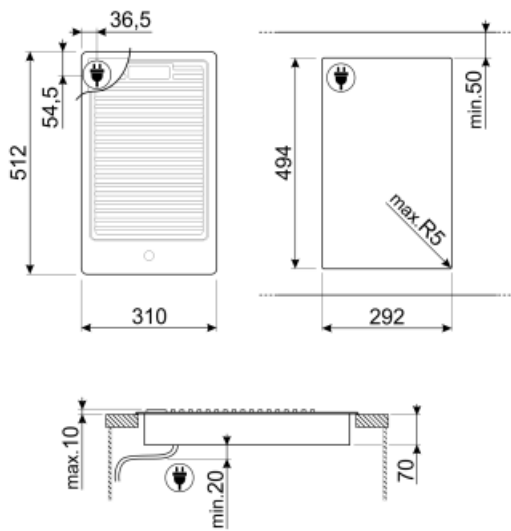

Electrical Connection

Plug	Not present	Power supply cable length	120 cm

Gas Connection

Gas connection	Cilindrical