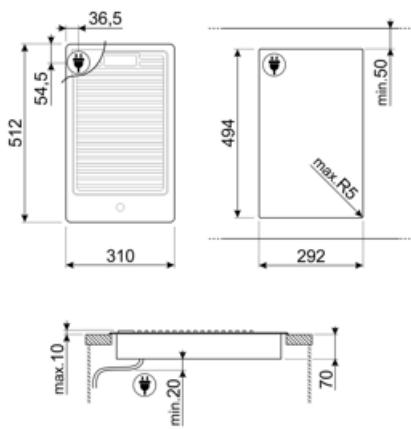

PGF30B

Product Family	Hob
Built-in type	Ultra-low profile
Dimensions	30 cm
Power supply	Electric
Type	Electric plates
EAN code	8017709138028

Aesthetics

Aesthetic	Classica
Colour	Stainless steel
Finishing	Satin
Material	Stainless Steel
Type of steel	Brushed
Pan stands	Cast iron
Type of control setting	Control knobs
Control knob position	Front
Controls colour	Steel effect
Logo	Embossed

Program / Functions

No. of electric plate cook zones	1
Power levels	9
Total no. of cook zones	1

Options

Worktop Cut-Out	494x292 mm
------------------------	------------

Technical Features

8th zone position	Central	8th zone power	1,80 kW
--------------------------	---------	-----------------------	---------

Electrical Connection

Power supply cable length	120 cm	Plug	Not present
---------------------------	--------	------	-------------

Gas Connection

Gas connection	Cilindrical
----------------	-------------

Compatible Accessories

6MP1PGF

6 Linea knobs for PGF hobs

LGPGF-1

Aluminium connecting strip for PGF

Symbols glossary

Ultra-low profile: Installation of product with flat edge - height of 1 mm.

Heavy duty cast iron pan stands: for maximum stability and strength.