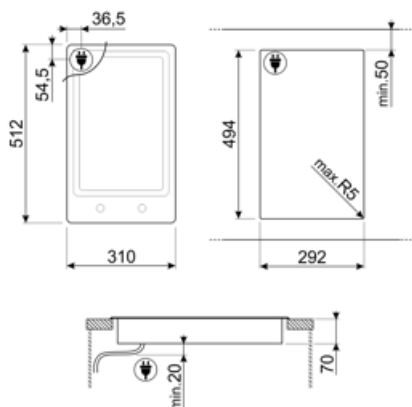

## Options

<b>Standard cut out</b>	494x292 mm	<b>Cleaning option</b>	Yes
<b>Control Lock / Child Safety</b>	Yes		

## Electrical Connection

Nominal power (W) 3000 W  
 Current 13 A  
 Voltage (V) 220-240 V  
 Type of electric cable Single phase

Frequency (Hz) 50/60 Hz  
 Power supply cable length 120 cm  
 Plug No

---