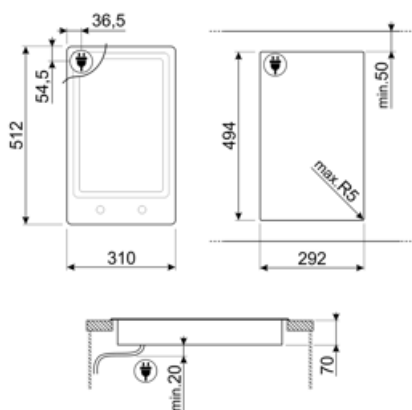

Technical Features

Front-centre - Teppanyaki - 1.40 kW - Booster 1.80 kW

Rear-centre - Teppanyaki - 1.40 kW - Booster 1.80 kW

Automatic switch off when overheat Yes

Residual heat indicator Yes

Electrical Connection

Plug Not present

Electrical connection rating (W) 3000 W

Current

13 A

Voltage (V)

220-240 V

Type of electric cable installed Yes, Single phase

Frequency (Hz) 50/60 Hz

Power supply cable length 120 cm