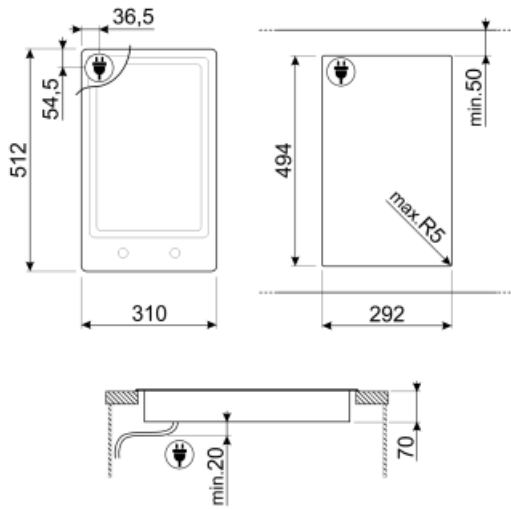

## Options

<b>Standard cut out</b>	494x292 mm	<b>Cleaning option</b>	Yes
<b>Control Lock / Child Safety</b>	Yes		

## Electrical Connection

Nominal power (W) 3000 W  
 Current 13 A  
 Voltage (V) 220-240 V

Type of electric cable Single phase  
 Frequency (Hz) 50/60 Hz  
 Power supply cable length 120 cm

---