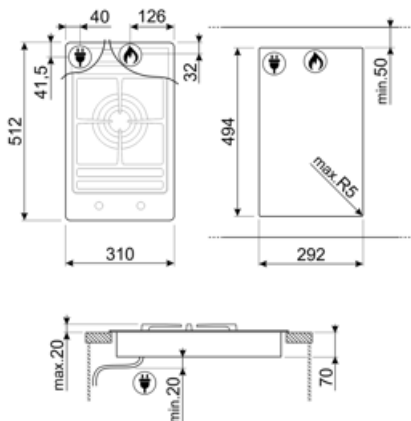

Options

Corte padrão 494x292 mm

Technical Features

UR

Central - Gas - UR - 5.0 kW

Gas safety valves	Yes	Automatic Ignition	Yes

Accessories Included

Cast iron wok support	1	Other accessories	No

Electrical Connection

Plug	No	Frequency (Hz)	50/60 Hz
Electrical connection rating (W)	1 W	Comprimento do cabo de alimentação	120 cm
Voltage (V)	220-240 V	Ficha elétrica	No
Type of electric cable	Single phase		

Gas Connection

Gas Type	G20 Natural gas	Other gas nozzles included	G30 GPL Liquid gas, G110 City gas
Ligação ao gás	Ligação ao gás cilíndrica	Gas connection rating (W)	5000 W