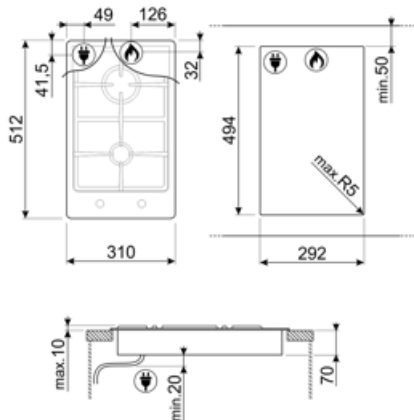

Rear-centre - Gas - Rapid - 2.50 kW

Gas safety valves Yes Automatic Ignition Yes

Accessories included

Cast iron wok support 1

Electrical Connection

Frequency (Hz) 50/60 Hz Plug Not present
Power supply cable length 120 cm

Gas Connection

Gas Type G20 Natural gas Other gas connections provided Conical
Gas connection Cylindrical Gas connection rating (W) 3550 W