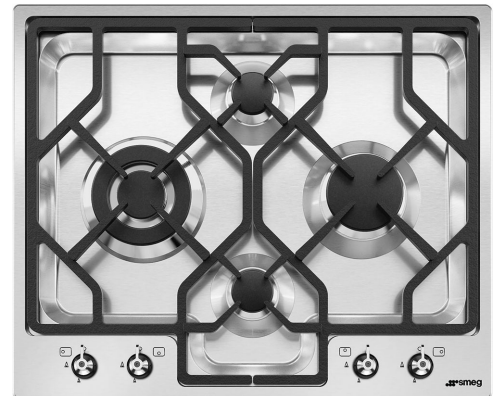

PGF64-4

Product Family	Hob
Built-in type	Ultra-low profile
Dimensions	60 cm
Power supply	Gas
Type	Gas
EAN code	8017709153588

Aesthetics

Aesthetic	Classica
Colour	Stainless steel
Acabamento	Satin
Material	Stainless Steel
Type of steel	Brushed
Frame	No
Pan stands	Cast iron
Pan Stand Coating	No
Burners	Standard
Burners Material	Alluminium
Burner Coating	No
Type of control setting	Control knobs
Control knob position	Front
No. of controls	4
Controls colour	Steel effect
Illuminated control knobs	No
Control knob protection	No
Serigraphy colour	Black
Alternative colours available	No

Program / Functions

No. of gas cook zones	4
Total no. of cook zones	4

Options

Corte padrão 488x592 mm

Technical Features

UR

Left - Gas - UR - 3.90 kW

Rear-centre - Gas - AUX - 1.05 kW

Front-centre - Gas - AUX - 1.05 kW

Right - Gas - Rapid - 2.50 kW

Gas safety valves Yes Automatic Ignition Yes

Accessories Included

Cast iron wok support 1 Other accessories No

Electrical Connection

Plug No Frequency (Hz) 50/60 Hz
Electrical connection rating (W) 1 W Comprimento do cabo de alimentação 120 cm
Voltage (V) 220-240 V Ficha eléctrica No
Type of electric cable Single phase

6MP1PGF

6 Botões Linea para placas PGF

Symbols glossary

- | | | | |
|--|---|---|--|
|  | Perfil ultra baixo: Instalação de produto com borda plana - altura de 1 mm. |  | Suportes de ferro fundido para serviço pesado: para máxima estabilidade e resistência. |
|  | Queimadores ultrarrápidos: Queimadores ultrarrápidos potentes oferecem até 5kw de potência. |  | Controle dos botões |