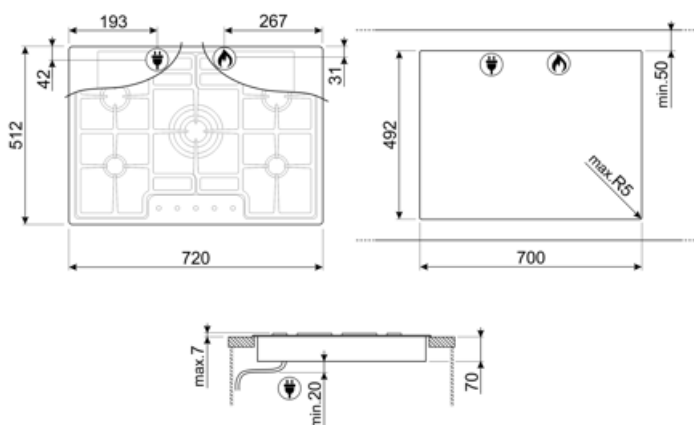

## Opties

Worktop Cut-Out

492x700 mm