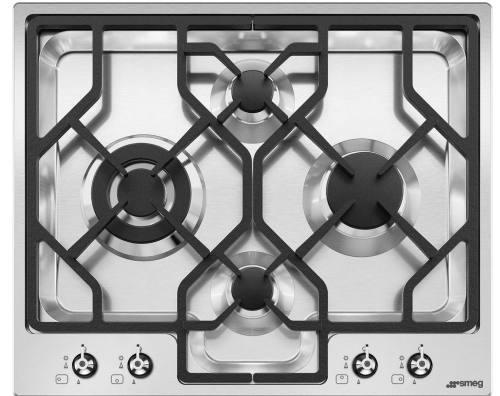

PGFU24X

Product family
Installation
Dimensions
Power supply
Type
EAN code

Cooktop
Ultra-low profile
24"
Gas
Gas
8017709299712

Aesthetic

Aesthetics

Color

Finishing

Material

Stainless steel type

Grates

Burners material

Control setting type

Controls position

No. of controls

Controls color

Silkscreen color

Classic

Stainless steel

Satin

Stainless steel

Brushed

Cast iron

Aluminum

Control knobs

Front

4

Stainless steel effect

Black

Programs / Functions

Burners

4

Technical Features