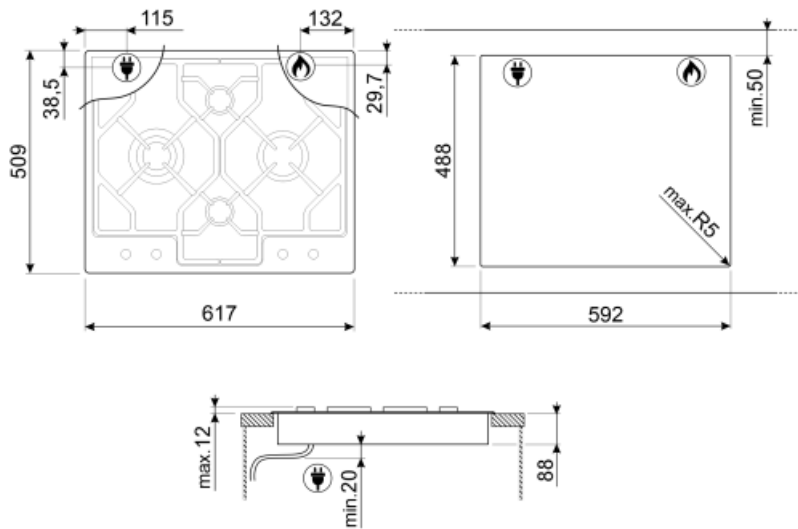

Cast iron wok support 1

Electrical Connection

Plug	(B) USA 120V	Frequency	60 Hz
Voltage	120 V	Power cord length	47 1/4 "
Electric cable type	Single phase	Plug	B

Gas Connection

Gas Type	G20 Natural gas	Other gas nozzles included	G30 LPG liquid gas
Gas connection	Cylindric	Gas nominal rating	9500 W

Not included accessories

6MP1PGF

6 Linea knobs for PGF hobs

Symbols glossary (TT)

Ultra-low profile: Installation of product with flat edge - height of 1 mm.

Heavy duty cast iron pan stands: for maximum stability and strength.