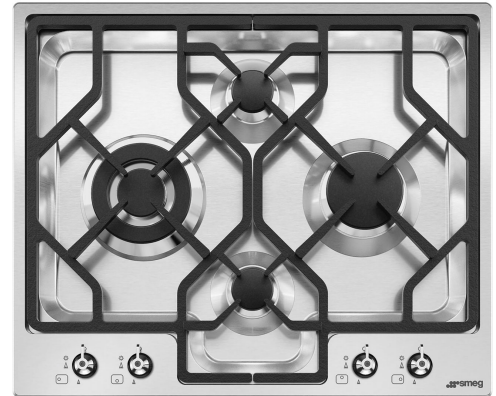

PGFU24X

Product family	Cooktop
Installation	Ultra-low profile
Dimensions	24"
Power supply	Gas
Type	Gas
EAN code	8017709299712

Aesthetic

Aesthetics	Classic
Color	Stainless steel
Finishing	Satin
Material	Stainless steel
Stainless steel type	Brushed
Grates	Cast iron
Burners material	Aluminum
Control setting type	Control knobs
Controls position	Front
No. of controls	4
Controls color	Stainless steel effect
Logo	Silkscreened
Silkscreen color	Black

Program / Functions

Burners	4
----------------	---

Technical Features

Left - 3.50 kW			
Rear-center - 1.10 kW			
Front-center - 1.10 kW			
Right - 2.70 kW			
Gas safety valves	Yes	Automatic Ignition	Yes

Accessories Included

Cast iron wok support 1

Electrical Connection

Voltage	120 V	Power cord length	47 1/4 "
Electric cable type	Single phase	Plug	(B) USA 120V
Frequency	60 Hz		

Gas Connection

Gas Type	G20 Natural gas	Other gas nozzles included	G30 LPG liquid gas
Gas connection	Cylindric	Gas nominal rating	9500 W

Compatible Accessories

6MP1PGF

6 Linea knobs for PGF hobs

Symbols glossary

- | | | | |
|--|---|---|--|
|  | Ultra-low profile: Installation of product with flat edge - height of 1 mm. |  | Heavy duty cast iron pan stands: for maximum stability and strength. |
|  | Ultra rapid burners: Powerful ultra rapid burners offer up to 5kw of power. |  | Knobs control |