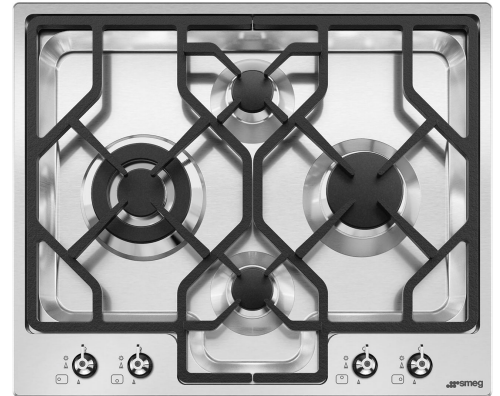

PGFU24X

Product family
Installation
Dimensions
Power supply
Type
EAN code

Cooktop
Ultra-low profile
24"
Gas
Gas
8017709299712

Aesthetic

Aesthetics
Color
Finishing
Material
Stainless steel type
Grates
Burners material
Control setting type
Controls position
No. of controls
Controls color
Silkscreen color

Classic
Stainless steel
Satin
Stainless steel
Brushed
Cast iron
Aluminum
Control knobs
Front
4
Stainless steel effect
Black

Program / Functions

Burners 4

Technical Features

Left - 3.50 kW
Rear-center - 1.10 kW
Front-center - 1.10 kW
Right - 2.70 kW
Gas safety valves Yes

Compatible Accessories

6MP1PGF

6 Linea knobs for PGF hobs

Symbols glossary

- | | | | |
|--|---|---|--|
|  | Ultra-low profile: Installation of product with flat edge - height of 1 mm. |  | Heavy duty cast iron pan stands: for maximum stability and strength. |
|  | Ultra rapid burners: Powerful ultra rapid burners offer up to 5kw of power. |  | Knobs control |