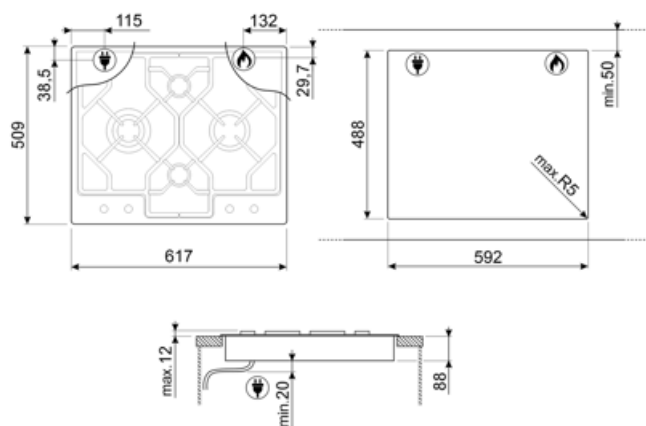

Accessories Included

Cast iron wok support 1

Electrical Connection

Voltage	120 V	Power cord length	47 1/4 "
Electric cable type	Single phase	Plug	(B) USA 120V
Frequency	60 Hz		

Gas Connection

Gas Type	G20 Natural gas	Other gas nozzles included	G30 LPG liquid gas
Gas connection	Cylindric	Gas nominal rating	9500 W