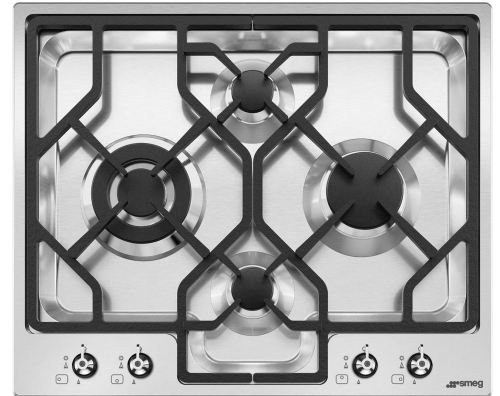

# PGFU24X

Product family  
Installation  
Dimensions  
Power supply  
Type  
EAN code

Cooktop  
Ultra-low profile  
24"  
Gas  
Gas  
8017709299712

## Aesthetic

Aesthetics  
Color  
Finishing  
Material  
Stainless steel type  
Grates  
Burners material  
Control setting type  
Controls position  
No. of controls  
Controls color  
Logo  
Silkscreen color

Classic  
Stainless steel  
Satin  
Stainless steel  
Brushed  
Cast iron  
Aluminum  
Control knobs  
Front  
4  
Stainless steel effect  
Silkscreened  
Black