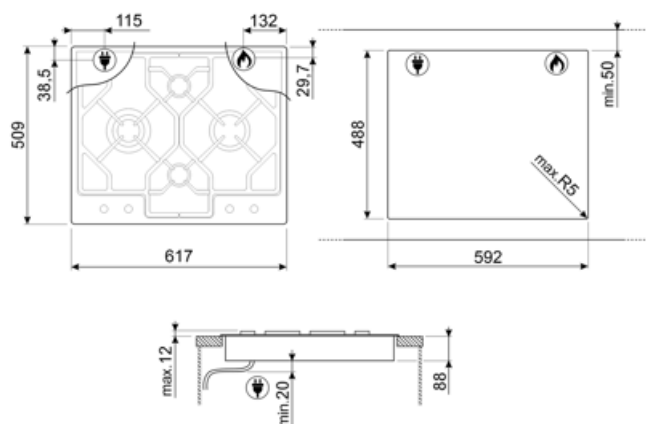

Accessories Included

Cast iron wok support 1

Electrical Connection

Plug	(B) USA 120V	Frequency	60 Hz
Voltage	120 V	Power cord length	47 1/4 "
Electric cable type	Single phase	Plug	B

Gas Connection

Gas Type	G20 Natural gas	Other gas nozzles included	G30 LPG liquid gas
Gas connection	Cylindric	Gas nominal rating	9500 W