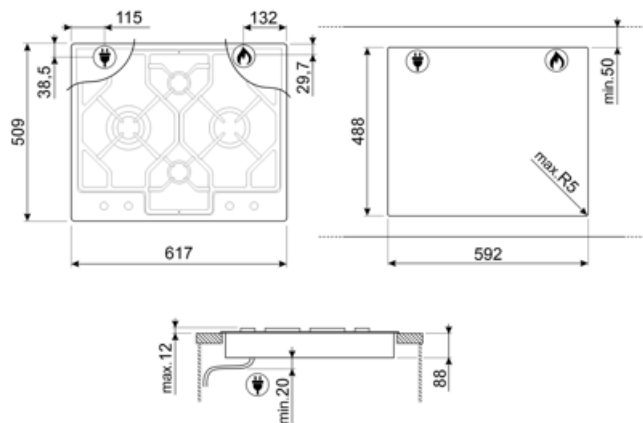

PGFU24X

Product family	Cooktop
Installation	Ultra-low profile
Dimensions	24"
Power supply	Gas
Type	Gas
EAN code	8017709299712

Aesthetic

Aesthetics	Classic
Color	Stainless steel
Finishing	Satin
Material	Stainless steel
Stainless steel type	Brushed
Grates	Cast iron
Burners material	Aluminum
Control setting type	Control knobs
Controls position	Front
No. of controls	4
Controls color	Stainless steel effect
Logo	Silkscreened
Silkscreen color	Black

Cast iron wok support 1

Electrical Connection

Voltage	120 V	Power cord length	47 1/4 "
Electric cable type	Single phase	Plug	(B) USA 120V
Frequency	60 Hz		

Gas Connection

Gas Type	G20 Natural gas	Other gas nozzles included	G30 LPG liquid gas
Gas connection	Cylindric	Gas nominal rating	9500 W