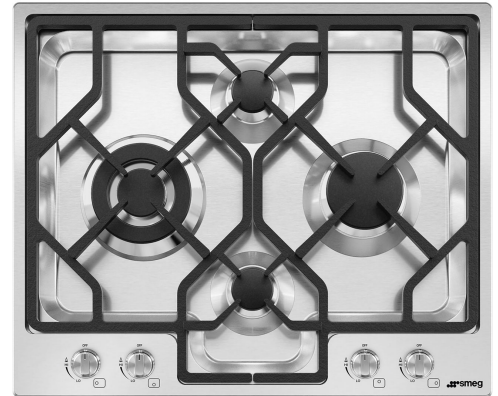

# PGFU24X2

Product Family  
 Built-in type  
 Dimensions  
 Power supply  
 Type  
 EAN code

Hob  
 Ultra-low profile  
 24"  
 Gas  
 Gas  
 8017709347437

## Aesthetics

Aesthetic  
 Colour  
 Finishing  
 Material  
 Type of steel  
 Pan stands  
 Burners Material  
 Type of control setting  
 Control knob position  
 No. of controls  
 Controls colour  
 Logo  
 Serigraphy colour

Classica  
 Stainless steel  
 Satin  
 Stainless Steel  
 Brushed  
 Cast iron  
 Aluminium  
 Control knobs  
 Front  
 4  
 Steel effect  
 Silk screen  
 Black