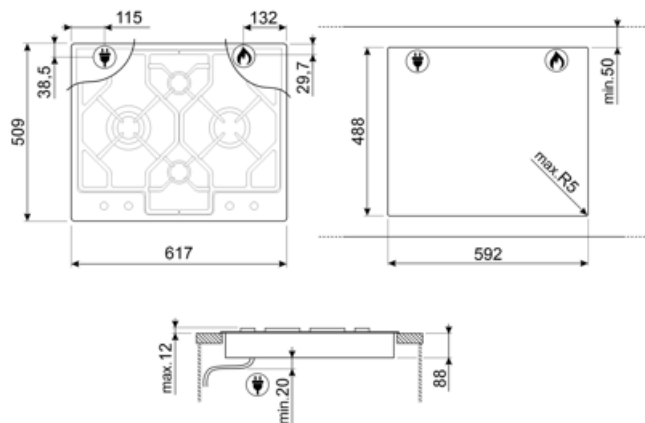

Accessories Included

Cast iron wok support 1

Electrical Connection

Electrical connection rating (W)	1 W	Frequency (Hz)	60 Hz
Voltage (V)	120 V	Power supply cable length	47 1/4 "
Type of electric cable	Single phase	Plug	(B) USA 120V

Gas Connection

Gas Type	G20 Natural gas	Other gas nozzles included	G30 GPL Liquid gas
Gas connection	Cilindrical