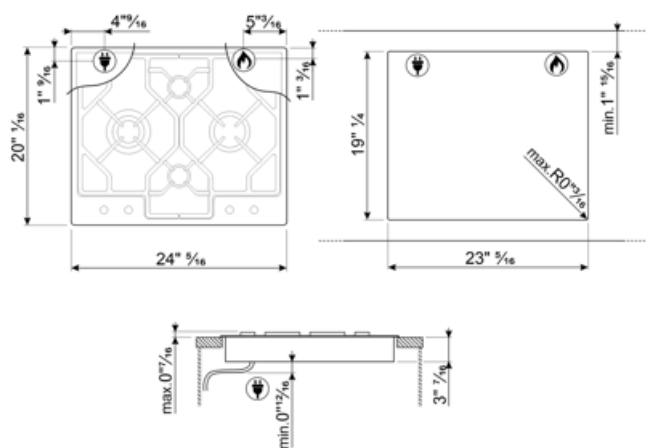

Accessories Included

Cast iron wok support 1

Electrical Connection

Nominal power	1 W	Frequency	60 Hz
Voltage	120 V	Power cord length	47 1/4 "
Electric cable type	Single phase	Plug	(B) USA 120V

Gas Connection

Gas Type	G20 Natural gas	Other gas nozzles included	G30 LPG liquid gas
Gas connection	Cylindric