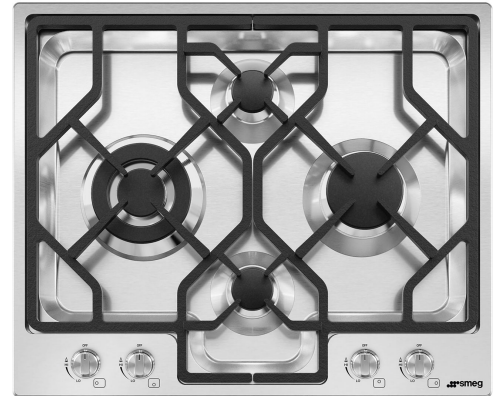

# PGFU24X2

<b>Product family</b>	Cooktop
<b>Installation</b>	Ultra-low profile
<b>Dimensions</b>	24"
<b>Power supply</b>	Gas
<b>Type</b>	Gas
<b>EAN code</b>	8017709347437

## Aesthetic

<b>Aesthetics</b>	Classic
<b>Color</b>	Stainless steel
<b>Finishing</b>	Satin
<b>Material</b>	Stainless steel
<b>Stainless steel type</b>	Brushed
<b>Grates</b>	Cast iron
<b>Burners material</b>	Aluminum
<b>Control setting type</b>	Control knobs
<b>Controls position</b>	Front
<b>No. of controls</b>	4
<b>Controls color</b>	Stainless steel effect
<b>Logo</b>	Silkscreened
<b>Silkscreen color</b>	Black

## Symbols glossary

---

Ultra-low profile: Installation of product with flat edge - height of 1 mm.

Heavy duty cast iron pan stands: for maximum stability and strength.

Knobs control

Ultra rapid burners: Powerful ultra rapid burners offer up to 5kw of power.