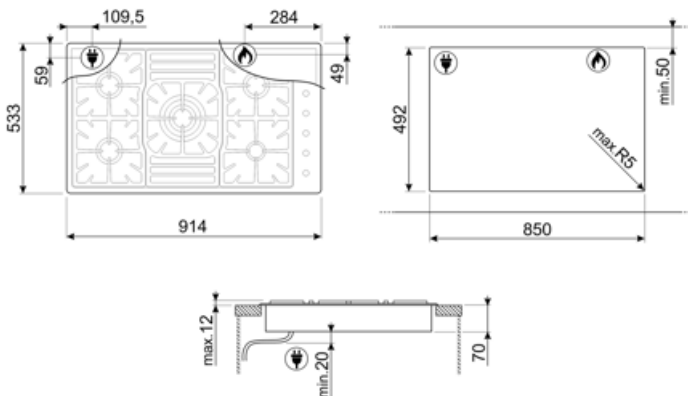

UR

Front-left - Gas - Semi Rapid - 1.80 kW - 6000 BTU - Double booster BTU

Rear-left - Gas - Semi Rapid - 1.80 kW - 6000 BTU - Double booster BTU

Central - Gas - UR - 4.00 kW - 13500 BTU - Double booster BTU

Rear-right - Gas - Semi Rapid - 1.80 kW - 6000 BTU - Double booster BTU

Front-right - Gas - AUX - 1.05 kW - 3500 BTU - Double booster BTU

Double booster BTU

Gas safety valves   Yes   Automatic Ignition   Yes

Accessories Included

Cast iron wok support   1

Electrical Connection

Electrical connection rating (W)	1 W	Frequency (Hz)	50/60 Hz
Voltage (V)	100-120 V	Power supply cable length	47 1/4 "
Type of electric cable	Single phase	Plug	B

Gas Connection

Gas Type	G20 Natural gas	Other gas nozzles included	G30 GPL Liquid gas
Gas connection	Cilindrical	Gas connection rating (W)	9500 W