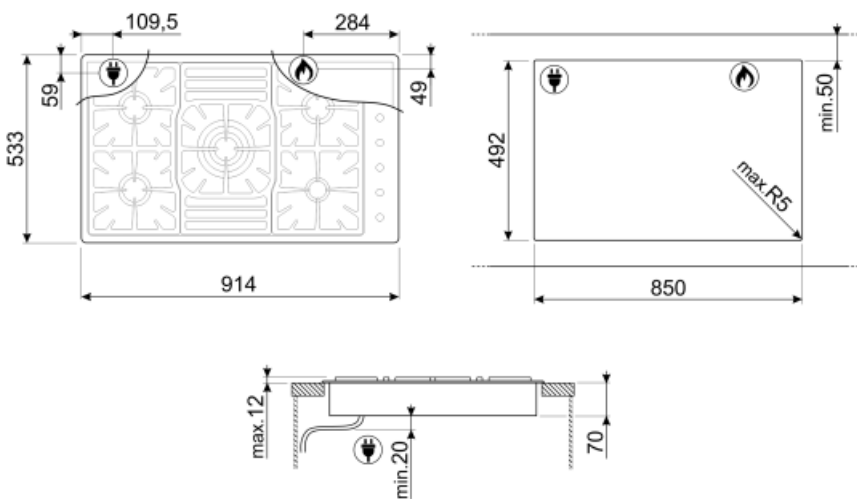

UR

Front-left - Gas - Semi-rapid - 1.80 kW - 6000 BTU
Rear-left - Gas - Semi-rapid - 1.80 kW - 6000 BTU
Center - Gas - Ultra-rapid - 4.00 kW - 13500 BTU
Rear-right - Gas - Semi-rapid - 1.80 kW - 6000 BTU
Front-right - Gas - AUX - 1.05 kW - 3500 BTU
Gas safety valves Yes

Automatic Ignition Yes

Accessories Included

Cast iron wok support 1

Electrical Connection

Nominal power	1 W	Frequency	50/60 Hz
Voltage	100-120 V	Power cord length	47 1/4 "
Electric cable type	Single phase	Plug	B

Gas Connection

Gas Type	G20 Natural gas	Other gas nozzles included	G30 LPG liquid gas
Gas connection	Cylindric	Gas nominal rating	9500 W