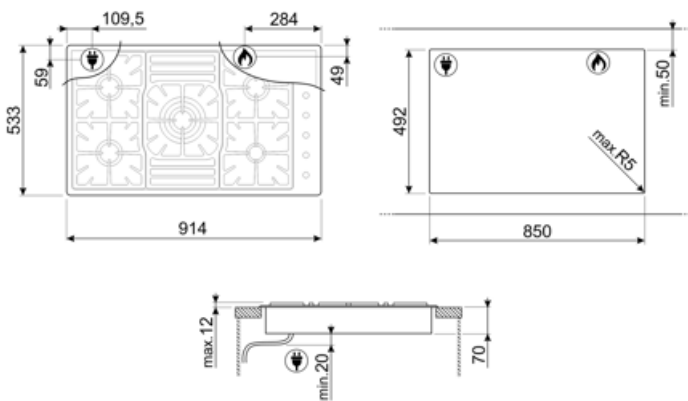

UR

Front-left - Gas - Semi-rapid - 1.80 kW - 6000 BTU - Double booster BTU
Rear-left - Gas - Semi-rapid - 1.80 kW - 6000 BTU - Double booster BTU
Center - Gas - Ultra-rapid - 4.00 kW - 13500 BTU - Double booster BTU
Rear-right - Gas - Semi-rapid - 1.80 kW - 6000 BTU - Double booster BTU
Front-right - Gas - AUX - 1.05 kW - 3500 BTU - Double booster BTU
Double booster BTU

Gas safety valves Yes **Automatic ignition** Yes

Accessories Included

Cast iron wok support 1

Electrical Connection

Nominal power	1 W	Frequency	50/60 Hz
Voltage	100-120 V	Power cord length	47 1/4 "
Electric cable type	Single phase		

Gas Connection

Gas Type	G20 Natural gas	Other gas nozzles included	G30 LPG liquid gas
Gas connection	Cylindric	Gas nominal rating	9500 W