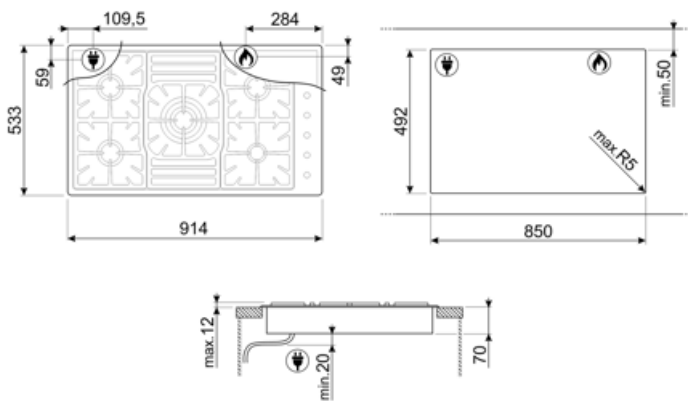

UR

Front-left - Gas - Semi-rapid - 1.80 kW - 6000 BTU - Double booster BTU
Rear-left - Gas - Semi-rapid - 1.80 kW - 6000 BTU - Double booster BTU
Center - Gas - Ultra-rapid - 4.00 kW - 13500 BTU - Double booster BTU
Rear-right - Gas - Semi-rapid - 1.80 kW - 6000 BTU - Double booster BTU
Front-right - Gas - AUX - 1.05 kW - 3500 BTU - Double booster BTU
Double booster BTU

Gas safety valves   Yes   Automatic ignition   Yes

Accessories Included

Cast iron wok support   1

Electrical Connection

Nominal power	1 W	Frequency	50/60 Hz
Voltage	100-120 V	Power cord length	47 1/4 "
Electric cable type	Single phase		

Gas Connection

Gas Type	G20 Natural gas	Other gas nozzles included	G30 LPG liquid gas
Gas connection	Cylindric	Gas nominal rating	9500 W