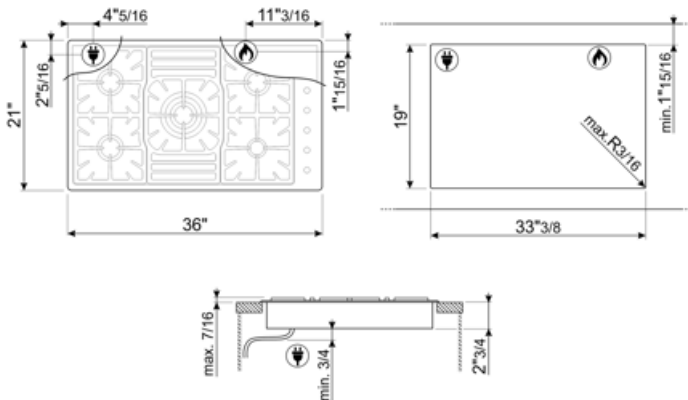

Rear-right - Gas - Semi-rapid - 6000 BTU

Front-right - Gas - AUX - 3500 BTU

Gas safety valves   Yes   Automatic Ignition   Yes

Accessories Included

Cast iron wok support   1

Electrical Connection

Nominal power	1 W	Frequency	50/60 Hz
Voltage	100-120 V	Power cord length	47 1/4 "
Electric cable type	Single phase		

Gas Connection

Gas Type	G20 Natural gas	Other gas nozzles included	G30 LPG liquid gas
Gas connection	Cylindric