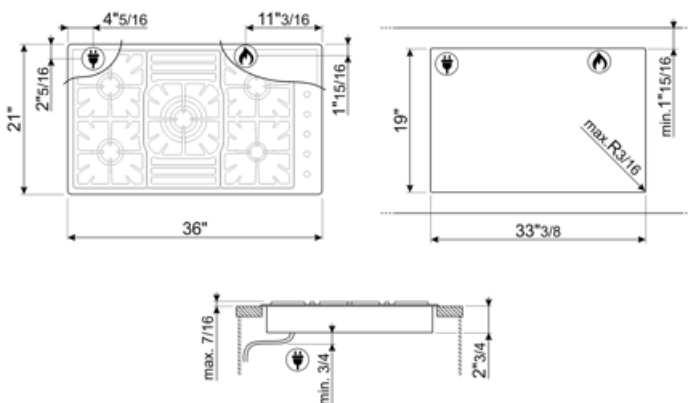

PGFU36X2

Product family	Cooktop
Installation	Ultra-low profile
Dimensions	36"
Power supply	Gas
Type	Gas
EAN code	8017709347420

Aesthetic

Aesthetics	Classic
Color	Stainless steel
Finishing	Satin
Material	Stainless steel
Stainless steel type	Brushed
Grates	Cast iron
Burners	Standard
Burners material	Aluminum
Control setting type	Control knobs
Controls position	Lateral
No. of controls	5
Controls color	Stainless steel effect

Program / Functions

Burners	5
Cooking zones	5

Options

Standard cut-out	492x850 mm
------------------	------------

Technical Features

UR

Front-left - Gas - Semi-rapid - 1.8 kW

Rear-left - Gas - Semi-rapid - 1.8 kW

Nominal power	1 W	Frequency	50/60 Hz
Voltage	100-120 V	Power cord length	47 1/4 "
Electric cable type	Single phase	Plug	B

Gas Connection

Gas Type	G20 Natural gas	Other gas nozzles included	G30 LPG liquid gas
Gas connection	Cylindric	Gas nominal rating	9500 W