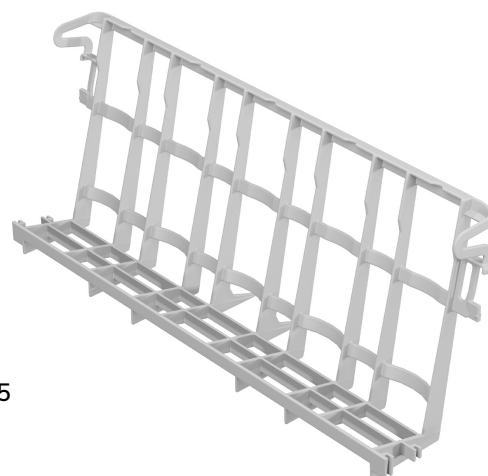

PHOGR5

Family	Dishwasher accessories
Subfamily	Baskets
Type	Basket insert
Width	497 mm
Depth	111 mm
Height	199 mm
Suitable for	Dishwashers 500; Glasswashers 400
Pieces per packaging	1

Tilted glass insert for basket PB50G02 500x500 mm, configurable with 4 units of 5 glasses each (first line Ø max 110 mm, lines 2-4 Ø max 95 mm), or 5 units of 5 glasses each (first line Ø max 95 mm, lines 2-5 Ø max 75 mm)