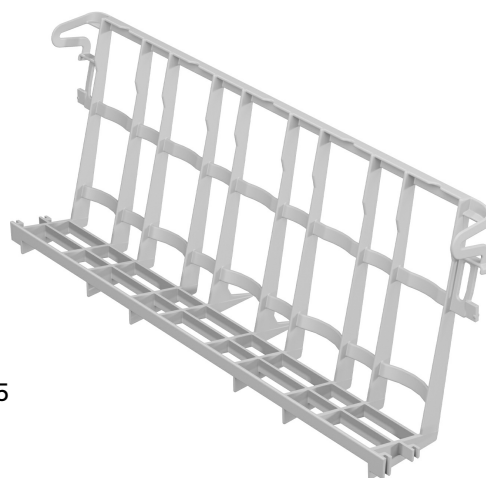

PHOGR5

Family	Dishwasher accessories
Subfamily	Baskets
Type	Basket insert
Width	497 mm
Depth	111 mm
Height	199 mm
Suitable for	Dishwashers 500; Glasswashers 400
Pieces per packaging	1

Tilted glass insert for basket PB50G02 500x500 mm, configurable with 4 units of 5 glasses each (first line Ø max 110 mm, lines 2-4 Ø max 95 mm), or 5 units of 5 glasses each (first line Ø max 95 mm, lines 2-5 Ø max 75 mm)