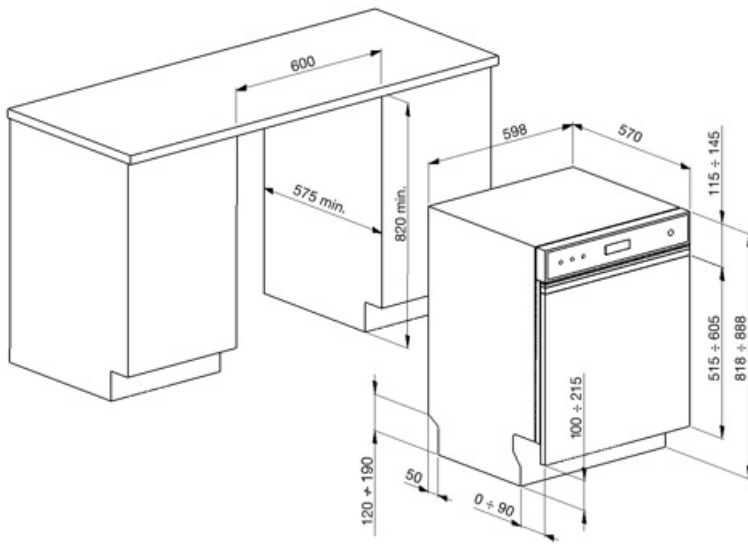

<b>Upper Basket</b>	With central fixed racks	<b>Colour Inner Components</b>	Grey anti drop inserts, Grey handles, Grey pastic plate for regulation second basket on three levels, Green Planetarium
<b>Height adjustment of the upper basket</b>	On three levels (5 cm)		
<b>Largest loadable dish in upper basket</b>	23,5 cm	<b>Cutlery basket</b>	13 place settings sliding

## Technical Features

<b>Width (mm)</b>	598 mm	<b>Flood protection system</b>	Total Acquastop
<b>Depth (mm)</b>	570 mm	<b>Water supply</b>	Single; cold/hot water max. 60°C - energysave with hot water up to 35%
<b>Display type</b>	LED display (4 digit)	<b>Max water hardness</b>	100°FH;58°dH
<b>Product Height (mm)</b>	818 mm	<b>Drying system</b>	Natural condenser drying, with EnerSave automatic door opening system at the end of the cycle
<b>Controls</b>	Electronic	<b>Steam protection</b>	In plastic
<b>Display</b>	Delayed start, Programme time indicator, Time to end indication	<b>Tube material</b>	Stainless steel
<b>Programme graphics</b>	Symbols	<b>Filter</b>	Stainless steel
<b>On/off indicator</b>	Yes	<b>Concealed heating element</b>	Yes
<b>Salt light indicator</b>	Light	<b>Hinges</b>	Self balancing with variable hinges
<b>Rinse aid indicator</b>	Light	<b>Adjustable feet</b>	7 cm, from 820 to 890 mm
<b>Progress indicator</b>	Yes	<b>Additional gaskets</b>	Yes, with stainless steel plate
<b>End of cycle indicator</b>	On display, with acoustic signal	<b>Back cover</b>	Yes, with covered counterweight
<b>Washing system</b>	Planetarium	<b>Depth of dishwasher with open door (mm)</b>	1146 mm
<b>Third spray arm</b>	Single	<b>Back feet adjustable from front</b>	Yes
<b>Water softener</b>	With electronic setting	<b>Top cover</b>	In plastic