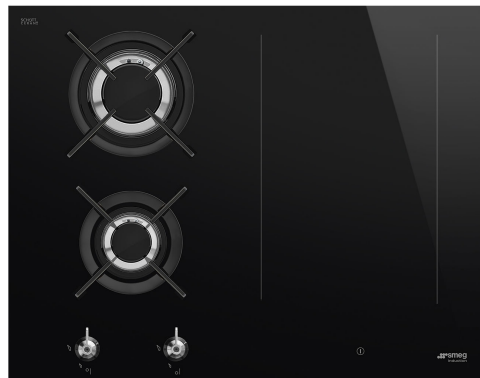

PM3643D

משפחת מוצרים
סוג התקנה
מידות
אספקת חשמל
סוג
קוד EAN

כיריים
פרופיל נמוך במיוחד
65 cm
מעורב
מעורב
8017709290191

אסתטיקה

סדרה עיצובית

צבע

גימור

חומר

סוג זכוכית

שפת זכוכית

זכוכית על פלדה

Serie

מעמדי מחבתות

מבערים

חומר מבער

סוג הגדרת בקרות

מחווך

צבעי LED

מיקום כפתורי בקרה

מס' בקרות

צבע בקרות

צבע הדפסת רשת

Classica

שחור

זכוכית

זכוכית

Ceramico Eclipse

שוליים ישרים

כן

New

ברזל יצוק

Smeg Contemporary

פליז

כפתורי בקרה

כן

לבן

קדמית

2

אפקט פלדה

אפור

תוכנית / פונקציות

מס' אזורי בישול גז

2

מס' אזורי בישול אינדוקציה

2

אפשרויות הגדרת זמן

Spegnimento automatico