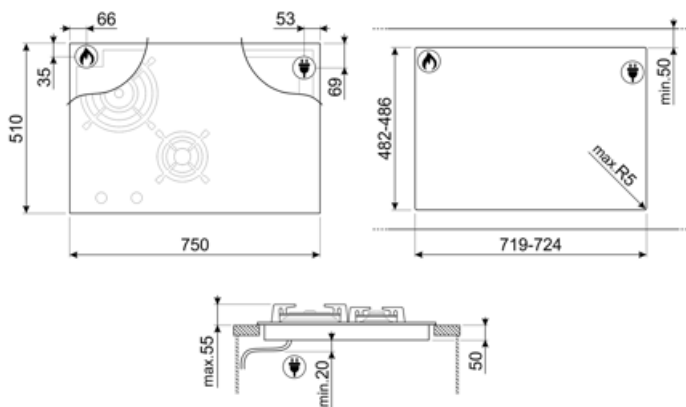

Elektrisk tilkoblingseffekt (W)	3700 W	Lengde på strømledning (cm)	120 cm
Strøm (A)	16 A	Støpseltype	Nei
Spenning (V)	220-240 V		
Type ledning	Enfase		

Gasstilkobling

Gasstype	G20/G25 Naturgass	Andre gasstilkoblinger følger	Konisk
Gasstilkobling	Sylindrisk	Måling av gassforbindelse (W)	4400 W
Andre medfølgende dyser	Flytende gass G30 GPL