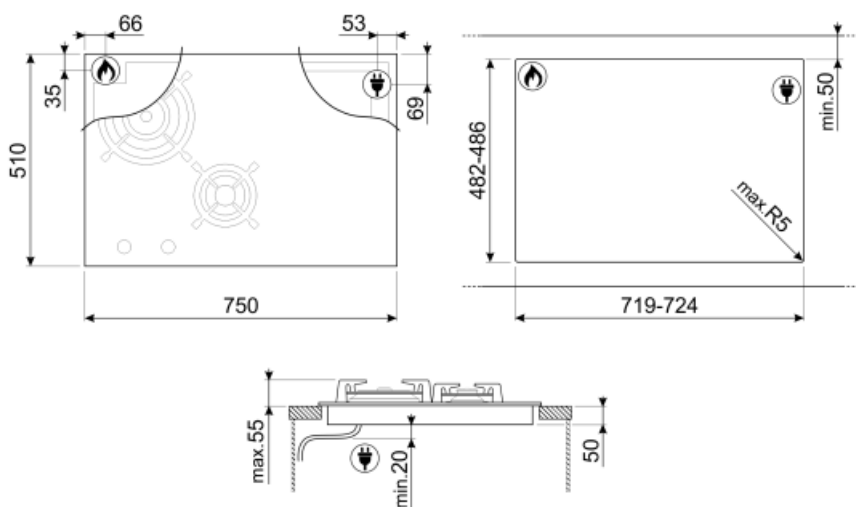

Strøm (A)	16 A	Lengde på strømledning (cm)	120 cm
Spenning (V)	220-240 V		

Gasstilkobling

Gasstype	G20/G25 Naturgass	Andre gasstilkoblinger følger	Konisk
Gasstilkobling	Sylindrisk	Måling av gassforbindelse (W)	4400 W
Andre medfølgende dyser	Flytende gass G30 GPL