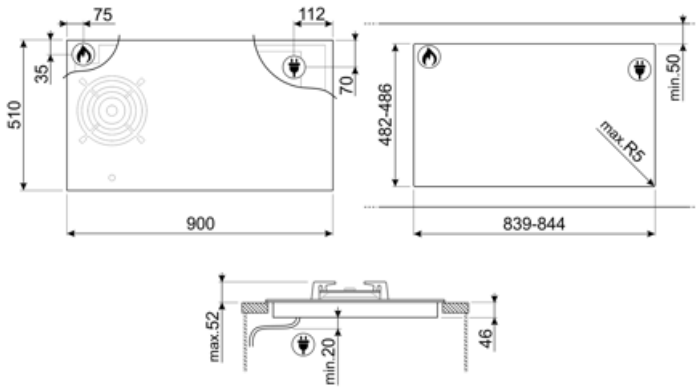

Cast iron wok support 1

Electrical Connection

Nominal power (W)	7400 W	Type of electric cable	Single and Double phase
Current	33 A	Frequency (Hz)	50/60 Hz
Voltage (V)	220-240 V	Power supply cable length	120 cm
Voltage 2 (V)	380-415 V	Plug	No

Gas Connection

Gas Type	G20 Natural gas	Other gas connections provided	Conical
Gas connection	Cilindrical	Gas connection rating (W)	6000 W
Other gas nozzles included	G30 GPL Liquid gas