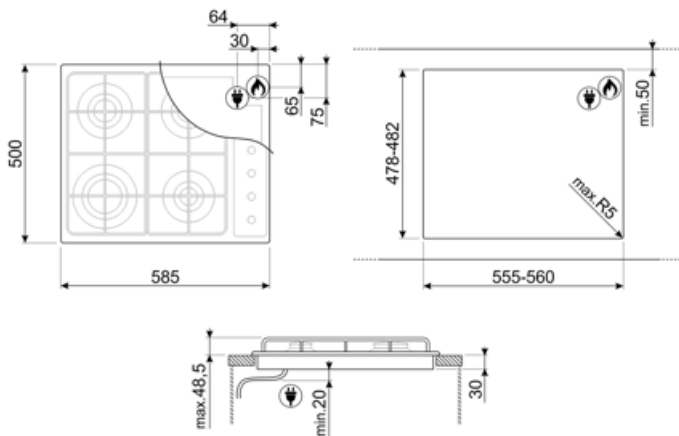

Gas safety valves Yes Automatic Ignition Yes

Accessories Included

Pan reducer/Moka stand 1

Electrical Connection

Plug	Not present	Type of electric cable installed	Yes, Single phase
Electrical connection rating (W)	1 W	Frequency (Hz)	50/60 Hz
Voltage (V)	220-240 V	Power supply cable length	120 cm

Gas Connection

Gas Type	G30 GPL Liquid gas	Other gas connections provided	Conical
Gas connection	Cilindrical	Gas connection rating (W)	7600 W
Other gas nozzles included	G20 Natural gas