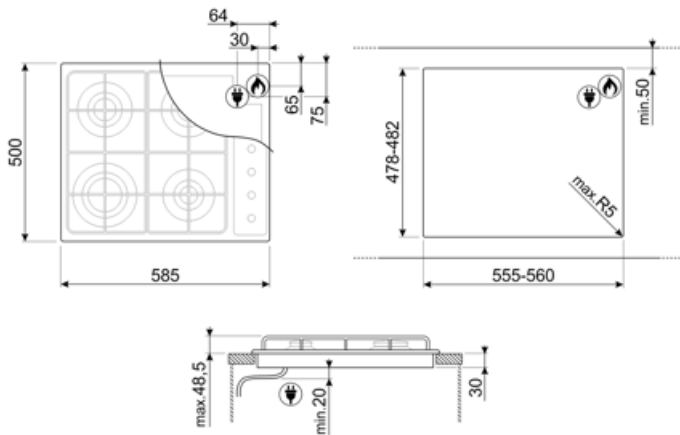

Technical Features

Front-left - Gas - Rapid - 3.10 kW

Rear-left - Gas - Semi Rapid - 1.80 kW

Rear-right - Gas - Semi Rapid - 1.80 kW

Front-right - Gas - AUX - 1.10 kW

Gas safety valves   Yes   Automatic Ignition   Yes

Accessories Included

Pan reducer/Moka stand 1

Electrical Connection

Plug	Not present	Type of electric cable installed	Yes, Single phase
Electrical connection rating (W)	1 W	Frequency (Hz)	50/60 Hz
Voltage (V)	220-240 V	Power supply cable length	120 cm

Gas Connection

Gas Type	G30 GPL Liquid gas	Other gas connections provided	Conical
Gas connection	Cilindrical	Gas connection rating (W)	7600 W
Other gas nozzles included	G20 Natural gas