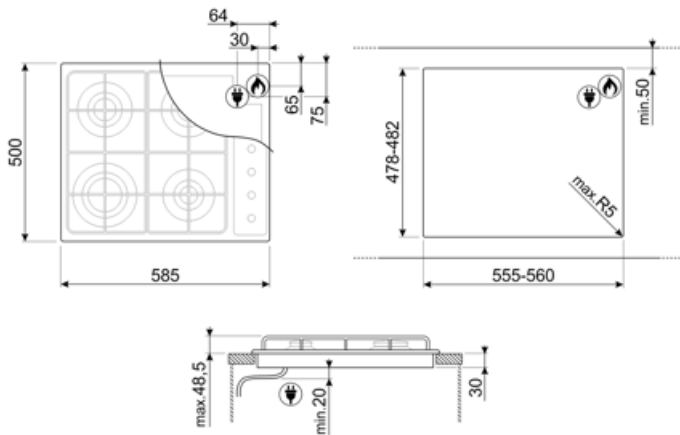

Program / Functions

| | |
|-------------------------|---|
| No. of gas cook zones | 4 |
| Total no. of cook zones | 4 |

Options

| | |
|-----------------|--------------------|
| Worktop Cut-Out | 478-482x555-560 mm |
|-----------------|--------------------|

Accessories Included

Pan reducer/Moka stand 1

Electrical Connection

| | | | |
|----------------------------------|-------------|----------------------------------|-------------------|
| Plug | Not present | Type of electric cable installed | Yes, Single phase |
| Electrical connection rating (W) | 1 W | Frequency (Hz) | 50/60 Hz |
| Voltage (V) | 220-240 V | Power supply cable length | 120 cm |

Not included accessories

7520EB

White cover suitable for 60 cm side control hobs.

7520NE

Black cover suitable for 60 cm side control hobs.

7520X

Glass cover suitable for 60 cm side control hobs.

BB3679