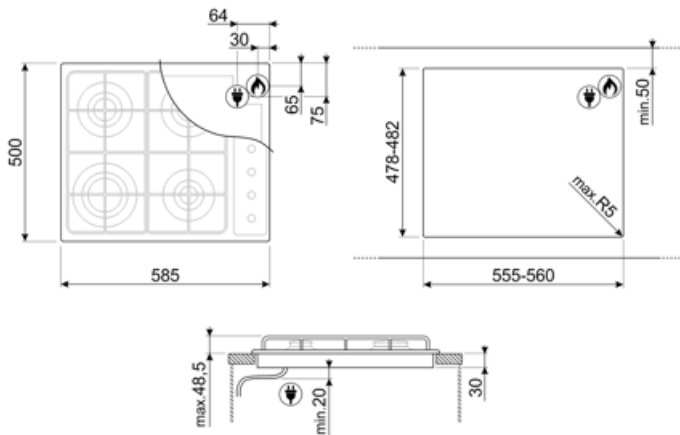

PS60GHC

Product Family	Hob
Built-in type	Traditional
Dimensions	60 cm
Power supply	Gas
Type	Gas
EAN code	8017709182359

Aesthetics

Aesthetic	Classica
Colour	Stainless steel
Finishing	Satin
Material	Stainless Steel
Type of steel	Brushed
Pan stands	Cast iron
Burners	Smeg Contemporary
Burners Material	Alluminium
Type of control setting	Control knobs
Control knob position	Lateral
No. of controls	4
Controls colour	Steel effect
Logo	Embossed
Serigraphy colour	Black

Program / Functions

No. of gas cook zones	4
Total no. of cook zones	4

Options

Worktop Cut-Out	478-482x555-560 mm
-----------------	--------------------

Technical Features

Front-left - Gas - Rapid - 3.10 kW

Rear-left - Gas - Semi Rapid - 1.80 kW

Rear-right - Gas - Semi Rapid - 1.80 kW

Front-right - Gas - AUX - 1.10 kW

Gas safety valves Yes Automatic Ignition Yes

Accessories Included

Pan reducer/Moka stand 1

Electrical Connection

Electrical connection rating (W)	1 W	Frequency (Hz)	50/60 Hz
Voltage (V)	220-240 V	Power supply cable length	120 cm
Type of electric cable installed	Yes, Single phase	Plug	Not present

Gas Connection

Gas Type	G30 GPL Liquid gas	Other gas connections provided	Conical
Gas connection	Cilindrical	Gas connection rating (W)	7600 W
Other gas nozzles included	G20 Natural gas		