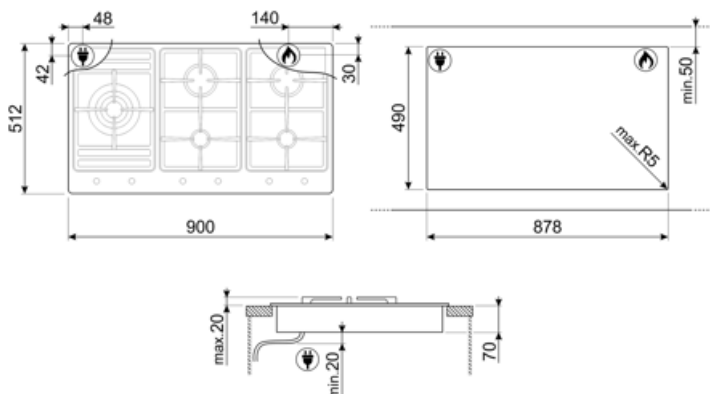

Corte padrão

490x878 mm

Technical Features

UR

Left - Gas - 2UR (dual) - 5.00 kW

Rear-centre - Gas - Rapid - 2.50 kW

Front-centre - Gas - AUX - 1.05 kW

Rear-right - Gas - Rapid - 2.50 kW

Front-right - Gas - AUX - 1.05 kW

Gas safety valves

Yes

Automatic Ignition

Yes

Accessories Included

Cast iron wok support 1

Other accessories

No

Electrical Connection

Plug

No

Frequency (Hz)

50/60 Hz

Electrical connection rating (W)

1 W

Comprimento do cabo de alimentação

120 cm

Voltage (V)

220-240 V

Ficha elétrica

No

Type of electric cable

Single phase

Gas Connection

Gas Type

G20 Natural gas

Other gas connections provided

Conical

Ligação ao gás

Ligação ao gás cilíndrica

Other gas nozzles included

G30 GPL Liquid gas

Gas connection rating (W)

12000 W