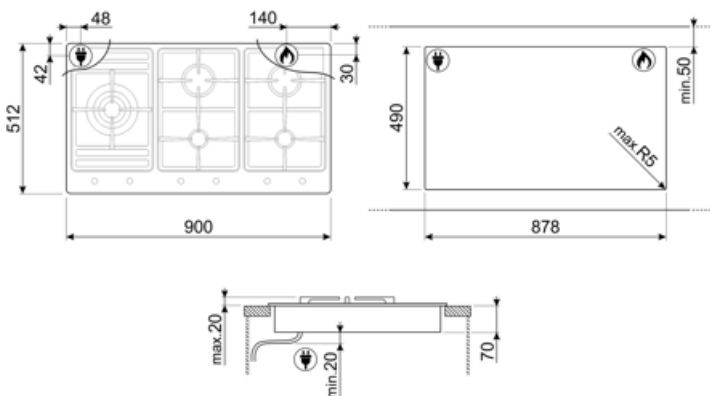

UR

Left - Gas - 2UR (dual) - 5.00 kW
Rear-centre - Gas - Rapid - 2.50 kW
Front-centre - Gas - AUX - 1.05 kW
Rear-right - Gas - Rapid - 2.50 kW
Front-right - Gas - AUX - 1.05 kW
Gas safety valves Yes

Automatic Ignition Yes

Accessories Included

Cast iron wok support 1

Electrical Connection

Plug	Not present	Type of electric cable installed	Yes, Single phase
Electrical connection rating (W)	1 W	Frequency (Hz)	50/60 Hz
Voltage (V)	220-240 V	Power supply cable length	120 cm

Gas Connection

Gas Type	G30 GPL Liquid gas	Other gas connections provided	Conical
Gas connection	Cilindrical	Gas connection rating (W)	12000 W
Other gas nozzles included	G110 City gas