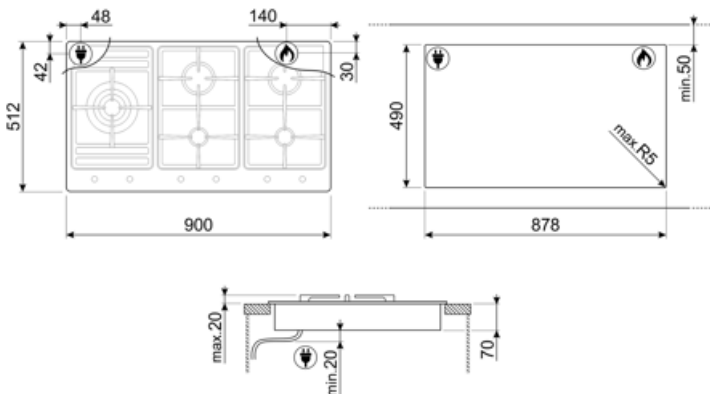

UR

Left - Gas - 2UR (dual) - 5.00 kW
Rear-centre - Gas - Rapid - 2.50 kW
Front-centre - Gas - AUX - 1.05 kW
Rear-right - Gas - Rapid - 2.50 kW
Front-right - Gas - AUX - 1.05 kW
Gas safety valves Yes

Automatic Ignition Yes

Accessories Included

Cast iron wok support 1

Electrical Connection

Plug	Not present	Type of electric cable installed	Yes, Single phase
Electrical connection rating (W)	1 W	Frequency (Hz)	50/60 Hz
Voltage (V)	220-240 V	Power supply cable length	120 cm

Gas Connection

Gas Type	G30 GPL Liquid gas	Other gas connections provided	Conical
Gas connection	Cilindrical	Gas connection rating (W)	12000 W
Other gas nozzles included	G110 City gas