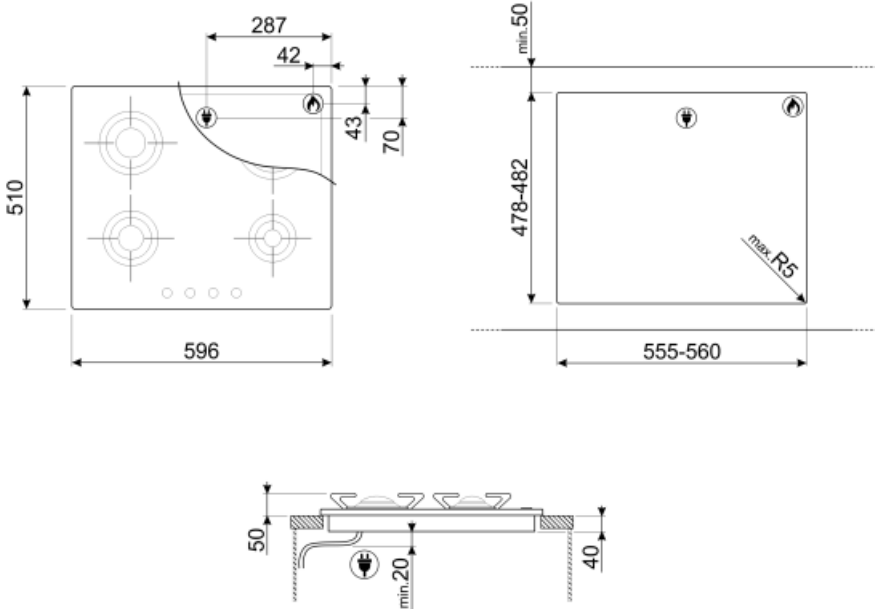

Technical Features

Front-right - Gas - AUX

Rear-right - Rapid

Rear-left - Gas - Rapid

Front-left - Gas - Semi-rapid

Gas safety valves	Yes	Automatic Ignition	Yes

Electrical Connection

Nominal power	1 W	Power cord length	47 1/4 "
Voltage	120 V	Terminal box	3 poles
Electric cable type	Single phase	Plug	B
Frequency	60 Hz		

Gas Connection

Gas Type	G20 Natural gas	Other gas nozzles included	G30 LPG liquid gas
Gas connection	Cylindric