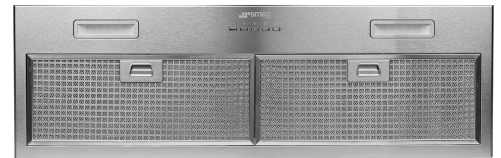

# PUM910X

Product family	Hood
Hood Type	Integrated hood
Design	Ceiling
Extraction	Extraction
Electronic control	Yes
Perimeter extraction	Yes
Material	Stainless steel
Type of steel	Brushed
EAN code	8017709313043
Hood width	90 cm
Aesthetic	Universale
Colour	Stainless steel
Finishing	Satin
Serigraphy colour	Black
Logo	Silk screen

## Technical Features

No. of lights	2	Motor power	190 W
Light type	LED	No. of filters	3
Light Power	1.5 W	Anti-grease filters	Stainless steel
Free outlet maximum capacity	700 m <sup>3</sup> /h	Vent outlet	150 mm