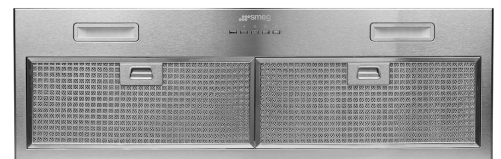

# PUM910X

Product family	Hood
Hood Type	Integrated hood
Design	Ceiling
Extraction	Extraction
Electronic control	Yes
Perimeter extraction	Yes
Material	Stainless steel
Type of steel	Brushed
EAN code	8017709313043
Hood width	90 cm
Aesthetic	Universale
Colour	Stainless steel
Finishing	Satin
Serigraphy colour	Black
Logo	Silk screen

## Controls

Control setting	Buttons
-----------------	---------

## Technical Features

No. of lights	2	Motor power	190 W
Light type	LED	No. of filters	3
Light Power	1.5 W	Anti-grease filters	Stainless steel
Free outlet maximum capacity	700 m <sup>3</sup> /h	Vent outlet	150 mm