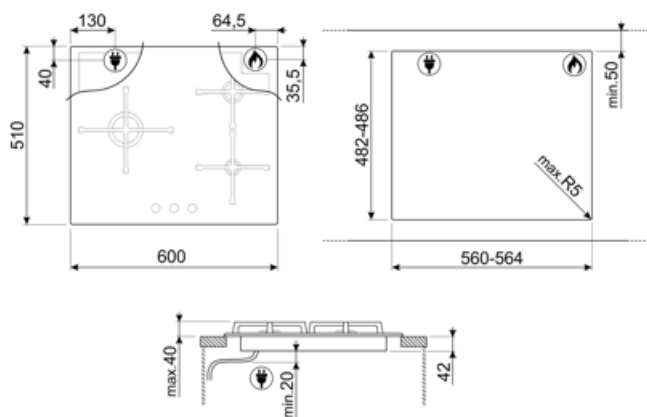

Worktop Cut-Out 482-486x560-564 mm

Technical Features

Left - Gas - Rapid - 3.20 kW

Rear-right - Gas - Rapid - 2.60 kW

Front-right - Gas - AUX - 1.10 kW

Gas safety valves	Yes	Automatic Ignition	Yes

Electrical Connection

Electrical connection rating (W)	1 W	Frequency (Hz)	50/60 Hz
Voltage (V)	220-240 V	Power supply cable length	120 cm
Type of electric cable installed	Yes, Single phase	Plug	Not present

Gas Connection

Gas Type	G20/G25 natural gas	Other gas connections provided	Conical
Gas connection	Cilindrical	Gas connection rating (W)	6900 W
Other gas nozzles included	G30 GPL Liquid gas, G110 City gas