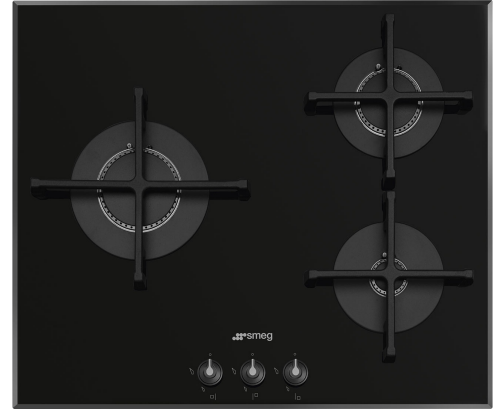

PV163B3

| | |
|----------------|---------------|
| Product Family | Hob |
| Built-in type | Traditional |
| Dimensions | 60 cm |
| Power supply | Gas |
| Type | Gas |
| EAN code | 8017709329747 |

Aesthetics

| | |
|-------------------------------|-----------------------------|
| Aesthetic | Linea |
| Serie | New |
| Colour | Black |
| Finishing | Glass |
| Material | Glass |
| Glass type | Standard (clear) |
| Glass edge | Angled edge |
| Glass on Steel | Yes |
| Pan stands | Cast iron |
| Burners | Vertical flame, flat design |
| Burners Material | Alluminium |
| Type of control setting | Control knobs |
| Control knob position | Front |
| No. of controls | 3 |
| Controls colour | Black |
| Logo | Silk screen |
| Serigraphy colour | White |
| Alternative colours available | White, Silver Glass |

Program / Functions

| | |
|-------------------------|---|
| No. of gas cook zones | 3 |
| Total no. of cook zones | 3 |

Options

Worktop Cut-Out

482-486x560-564 mm

Technical Features

Left - Gas - Rapid - 3.20 kW

Compatible Accessories

5MP1G0GB3

Symbols glossary

- | | | | |
|--|--|---|---|
|  | Standard installation: Traditional installation in tabletop, suitable for any kitchen sets. |  | Heavy duty cast iron pan stands: for maximum stability and strength. |
|  | Reinforced base: A reinforced base, developed exclusively by Smeg, consists of a steel layer fixed to the underside of the glass surface of all gas on glass hobs. |  | Directional burners: have an almost vertical flame which transfers real power to the pot. |
|  | Knobs control | | |