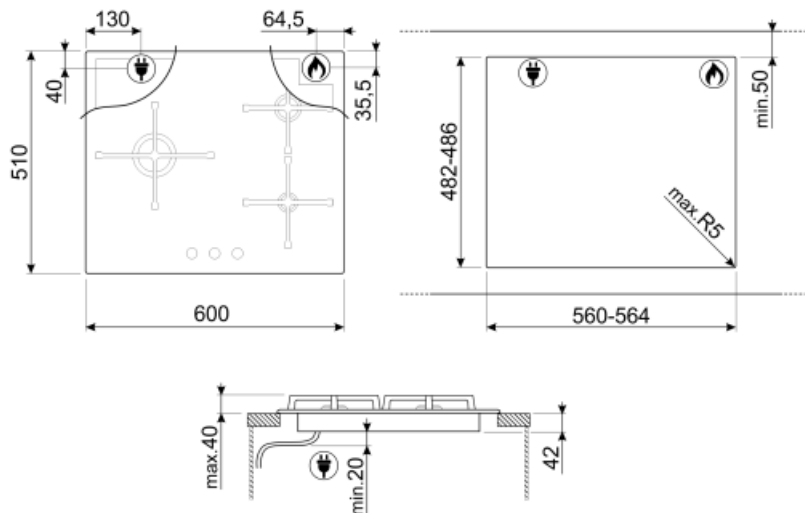

Worktop Cut-Out

482-486x560-564 mm

Technical Features

Left - Gas - Rapid - 3.20 kW

Rear-right - Gas - Rapid - 2.60 kW

Front-right - Gas - AUX - 1.10 kW

Gas safety valves Yes Automatic Ignition Yes

Electrical Connection

Plug	Not present	Type of electric cable installed	Yes, Single phase
Electrical connection rating (W)	1 W	Frequency (Hz)	50/60 Hz
Voltage (V)	220-240 V	Power supply cable length	120 cm

Gas Connection

Gas Type	G20/G25 natural gas	Other gas connections provided	Conical
Gas connection	Cilindrical	Gas connection rating (W)	6900 W
Other gas nozzles included	G30 GPL Liquid gas, G110 City gas