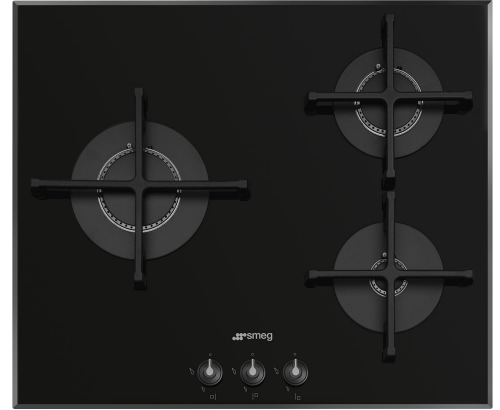

PV163B3

| | |
|----------------|---------------|
| Product Family | Hob |
| Built-in type | Traditional |
| Dimensions | 60 cm |
| Power supply | Gas |
| Type | Gas |
| EAN code | 8017709329747 |

Aesthetics

| | |
|-------------------------------|-----------------------------|
| Aesthetic | Linea |
| Colour | Black |
| Finishing | Glass |
| Material | Glass |
| Glass type | Standard (clear) |
| Glass edge | Angled edge |
| Glass on Steel | Yes |
| Serie | New |
| Pan stands | Cast iron |
| Burners | Vertical flame, flat design |
| Burners Material | Alluminium |
| Type of control setting | Control knobs |
| Control knob position | Front |
| No. of controls | 3 |
| Controls colour | Black |
| Serigraphy colour | White |
| Alternative colours available | White, Silver Glass |

Programme / Functions

| | |
|-------------------------|---|
| No. of gas cook zones | 3 |
| Total no. of cook zones | 3 |

Options

Worktop Cut-Out

482-486x560-564 mm

Technical Features

Left - Gas - Rapid - 3.20 kW

Not included accessories

5MP1GOG

Hob knobs set Linea knobs for Gas on
Glass hobs (5 knobs)

5MP1GOGB3

Symbols glossary (TT)

- | | | | |
|--|--|---|---|
|  | Standard installation: Traditional installation in tabletop, suitable for any kitchen sets |  | Heavy duty cast iron pan stands: for maximum stability and strength. |
|  | Reinforced base: A reinforced base, developed exclusively by Smeg, consists of a steel layer fixed to the underside of the glass surface of all gas on glass hobs. |  | Directional burners: have an almost vertical flame which transfers real power to the pot. |
|  | Knobs control | | |