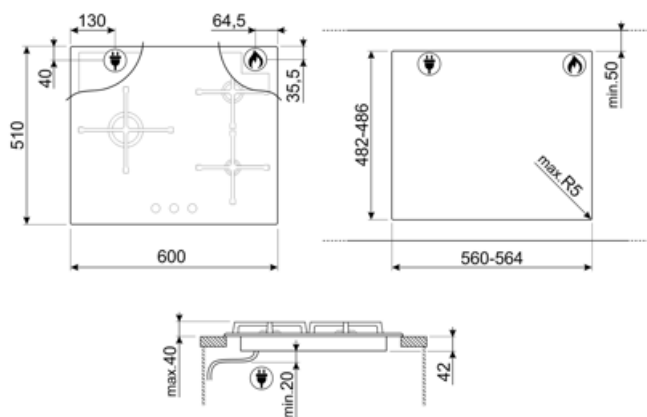

Worktop Cut-Out

482-486x560-564 mm

Technical Features

Left - Gas - Rapid - 3.20 kW

Rear-right - Gas - Rapid - 2.60 kW

Front-right - Gas - AUX - 1.10 kW

Gas safety valves	Yes	Automatic Ignition	Yes

Electrical Connection

Electrical connection rating (W)	1 W	Frequency (Hz)	50/60 Hz
Voltage (V)	220-240 V	Power supply cable length	120 cm
Type of electric cable installed	Yes, Single phase	Plug	Not present

Gas Connection

Gas Type	G20/G25 natural gas	Other gas connections provided	Conical
Gas connection	Cilindrical	Gas connection rating (W)	6900 W
Other gas nozzles included	G30 GPL Liquid gas, G110 City gas