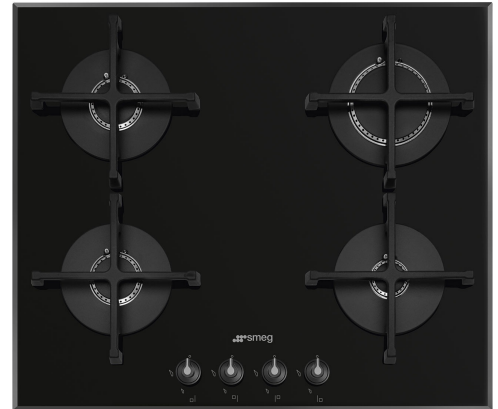

# PV164B3

Product Family	Hob
Built-in type	Traditional
Dimensions	60 cm
Power supply	Gas
Type	Gas
EAN code	8017709329754

## Aesthetics

Aesthetic	Linea
Serie	New
Colour	Black
Finishing	Glass
Material	Glass
Glass type	Standard (clear)
Glass edge	Angled edge
Glass on Steel	Yes
Pan stands	Cast iron
Burners	Vertical flame, flat design
Burners Material	Alluminium
Type of control setting	Control knobs
Control knob position	Front
No. of controls	4
Controls colour	Black
Logo	Silk screen
Serigraphy colour	Grey

## Symbols glossary

---

- |  |  |   |   |
|--|--|---|---|
|  | Standard installation: Traditional installation in tabletop, suitable for any kitchen sets.  |  | Heavy duty cast iron pan stands: for maximum stability and strength.                      |
|  | Reinforced base: A reinforced base, developed exclusively by Smeg, consists of a steel layer fixed to the underside of the glass surface of all gas on glass hobs. |  | Directional burners: have an almost vertical flame which transfers real power to the pot. |
|  | Knobs control  |   |   |