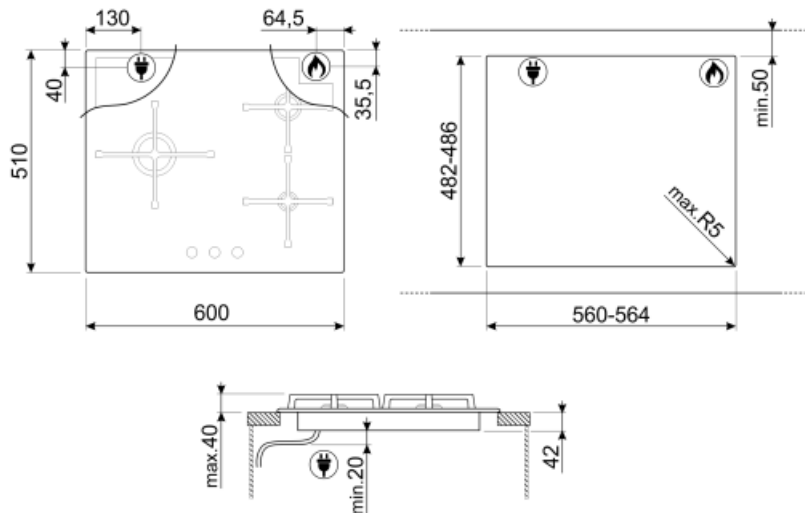

Technical Features

Front-left - Gas - Semi Rapid - 1.70 kW

Rear-left - Gas - Semi Rapid - 1.70 kW

Rear-right - Gas - Rapid - 3.00 kW

Front-right - Gas - AUX - 1.10 kW

Gas safety valves Yes Automatic Ignition Yes

Electrical Connection

Plug	Not present	Type of electric cable installed	Yes, Single phase
Electrical connection rating (W)	1 W	Frequency (Hz)	50/60 Hz
Voltage (V)	220-240 V	Power supply cable length	120 cm

Gas Connection

Gas Type	G20/G25 natural gas	Other gas connections provided	Conical
Gas connection	Cilindrical	Gas connection rating (W)	7500 W
Other gas nozzles included	G30 GPL Liquid gas, G110 City gas