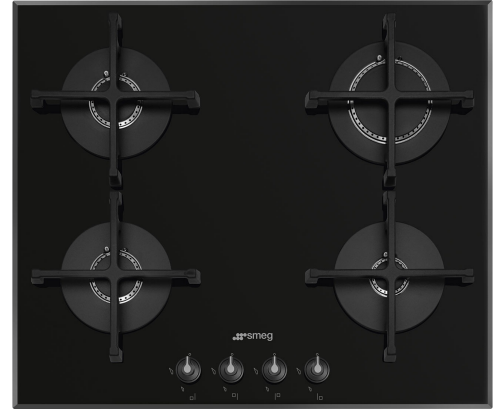

PV164B3

| | |
|----------------|---------------|
| Product Family | Hob |
| Built-in type | Traditional |
| Dimensions | 60 cm |
| Power supply | Gas |
| Type | Gas |
| EAN code | 8017709329754 |

Aesthetics

| | |
|-------------------------|-----------------------------|
| Aesthetic | Linea |
| Colour | Black |
| Finishing | Glass |
| Material | Glass |
| Glass type | Standard (clear) |
| Glass edge | Angled edge |
| Glass on Steel | Yes |
| Serie | New |
| Pan stands | Cast iron |
| Burners | Vertical flame, flat design |
| Burners Material | Alluminium |
| Type of control setting | Control knobs |
| Control knob position | Front |
| No. of controls | 4 |
| Controls colour | Black |
| Serigraphy colour | Grey |

Programme / Functions

| | |
|-------------------------|---|
| Total no. of cook zones | 4 |
| No. of gas cook zones | 4 |

Options

| | |
|-----------------|--------------------|
| Worktop Cut-Out | 482-486x560-564 mm |
|-----------------|--------------------|

Not included accessories

5MP1GOG

Hob knobs set Linea knobs for Gas on
Glass hobs (5 knobs)

5MP1GOGB3

Symbols glossary (TT)

- | | | | |
|--|--|---|--|
|  | Standard installation: Traditional installation in tabletop, suitable for any kitchen sets |  | Heavy duty cast iron pan stands: for maximum stability and strength. |
|  | Knobs control |  | Reinforced base: A reinforced base, developed exclusively by Smeg, consists of a steel layer fixed to the underside of the glass surface of all gas on glass hobs. |
|  | Directional burners: have an almost vertical flame which transfers real power to the pot. | | |