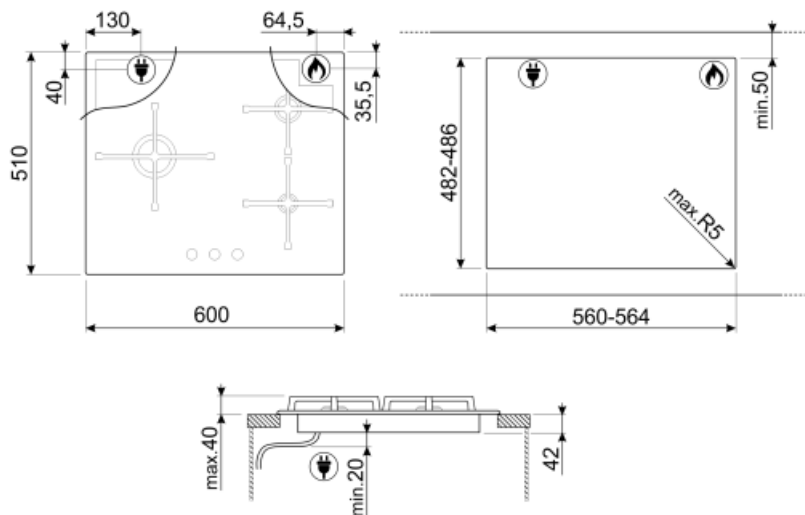

Technical Features

Front-left - Gas - Semi Rapid - 1.70 kW

Rear-left - Gas - Semi Rapid - 1.70 kW

Rear-right - Gas - Rapid - 3.00 kW

Front-right - Gas - AUX - 1.10 kW

Gas safety valves   Yes   Automatic Ignition   Yes

Electrical Connection

Electrical connection rating (W)	1 W	Frequency (Hz)	50/60 Hz
Voltage (V)	220-240 V	Power supply cable length	120 cm
Type of electric cable installed	Yes, Single phase		

Gas Connection

Gas Type	G20/G25 natural gas	Other gas connections provided	Conical
Gas connection	Cilindrical	Gas connection rating (W)	7500 W
Other gas nozzles included	G30 GPL Liquid gas, G110 City gas