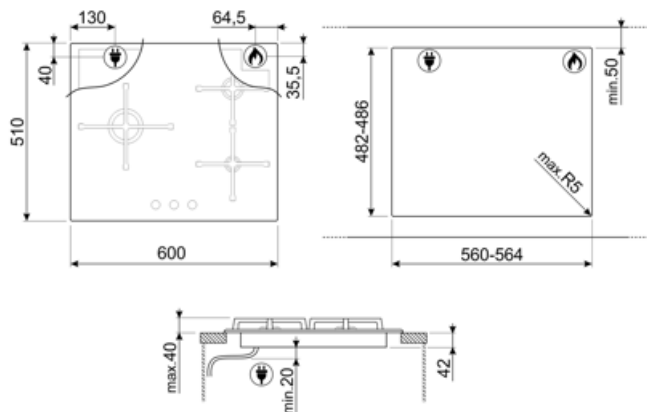

Worktop Cut-Out

482-486x560-564 mm

Technical Features

Front-left - Gas - Semi Rapid - 1.70 kW

Rear-left - Gas - Semi Rapid - 1.70 kW

Rear-right - Gas - Rapid - 3.00 kW

Front-right - Gas - AUX - 1.10 kW

Gas safety valves	Yes	Automatic Ignition	Yes

Electrical Connection

Electrical connection rating (W)	1 W	Frequency (Hz)	50/60 Hz
Voltage (V)	220-240 V	Power supply cable length	120 cm
Type of electric cable installed	Yes, Single phase	Plug	Not present

Gas Connection

Gas Type	G20/G25 natural gas	Other gas connections provided	Conical
Gas connection	Cilindrical	Gas connection rating (W)	7500 W
Other gas nozzles included	G30 GPL Liquid gas, G110 City gas