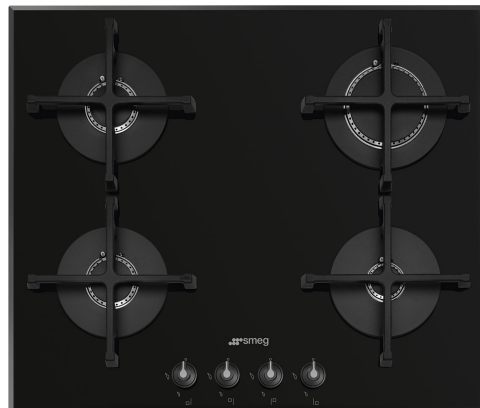

Standaard opbouw

60 cm

Gas en Elektriciteit

Gas

8017709329754

Design

Design

Kleur

Materiaal branders

Bediening

Positie bediening

Aantal bedieningsknoppen

Kleur bedieningsknoppen

Kleur serigrafie

Linea

Zwart

Aluminium

Bedieningsknoppen

Vooraan

4

Zwart

Grijs

Program / Functions

Aantal kookzones gas

Compatible Accessories

5MP1GOG

Hob knobs set Linea knobs for Gas on
Glass hobs (5 knobs)

5MP1GOGB3

Symbols glossary

- | | | | |
|--|--|---|---|
|  | Standard installation: Traditional installation in tabletop, suitable for any kitchen sets |  | Heavy duty cast iron pan stands: for maximum stability and strength. |
|  | Reinforced base: A reinforced base, developed exclusively by Smeg, consists of a steel layer fixed to the underside of the glass surface of all gas on glass hobs. |  | Directional burners: have an almost vertical flame which transfers real power to the pot. |
|  | Knobs control | | |