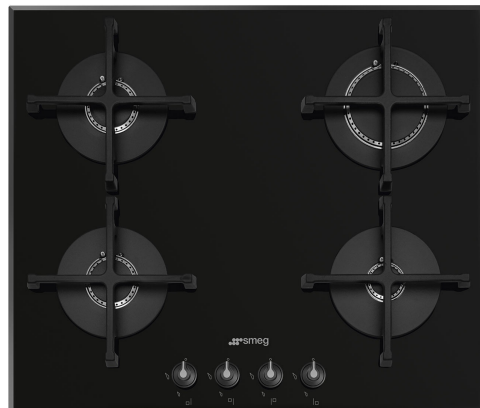

PV164B3

Product familie

Type

Afmeting

Voeding

Type

EAN-code

Kookplaat

Standaard opbouw

60 cm

Gas en Elektriciteit

Gas

8017709329754

Design

Design

Serie

Verticale vlam, plat design

Aluminium

Bedieningsknoppen

Vooraan

4

Zwart

Geëtst

Grijs

Compatible Accessories

5MP1G0GB3

Symbols glossary

- | | | | |
|--|--|---|---|
|  | Standard installation: Traditional installation in tabletop, suitable for any kitchen sets. |  | Heavy duty cast iron pan stands: for maximum stability and strength. |
|  | Reinforced base: A reinforced base, developed exclusively by Smeg, consists of a steel layer fixed to the underside of the glass surface of all gas on glass hobs. |  | Directional burners: have an almost vertical flame which transfers real power to the pot. |
|  | Knobs control | | |