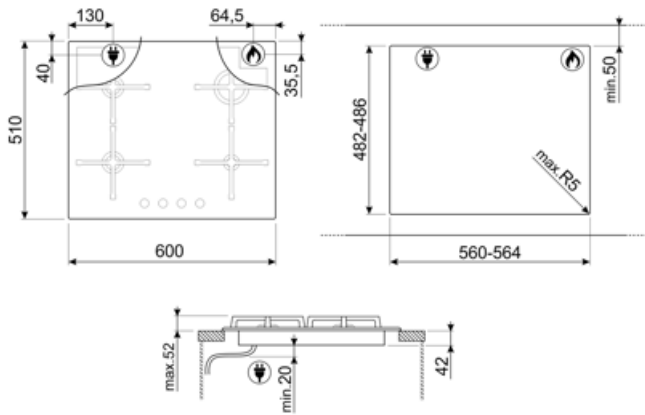

Technical Features

Front left - Gas - Semi Rapid - 1.70 kW

Rear left - Gas - Semi Rapid - 1.70 kW

Rear right - Gas - Rapid - 2.90 kW

Front right - Gas - AUX - 1.00 kW

Gas safety valves   Yes   Automatic Ignition   Yes

Electrical Connection

Nominal power (W)	1 W	Frequency (Hz)	50/60 Hz
Voltage (V)	220-240 V	Power supply cable length	120 cm
Type of electric cable	Single phase		

Gas Connection

Gas Type	G20/G25 natural gas	Other gas nozzles included	G30 GPL Liquid gas
Gas connection	Cilindrical	Gas connection rating (W)	7300 W