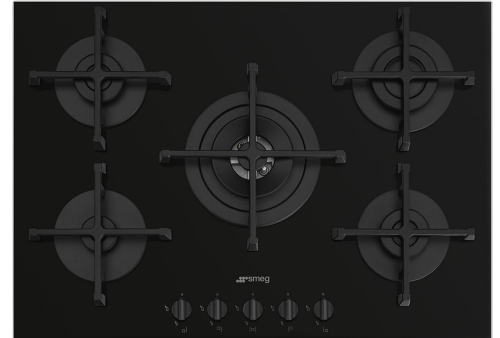

PV275B

Product Family	Hob
Built-in	Ultra-low profile or Fully Flushed
Dimensions	70/75 cm
Power supply	Gas
Type	Gas
EAN code	8017709329037

Aesthetics

Aesthetics	Cucina
Colour	Black
Finishing	Glass
Material	Glass
Glass Type	Standard (clear)
Glass edge	Straight edge
Glass on Steel	Yes
Pan stands	Cast iron
Burners	Standard
Burner Material	Aluminium
Type of control setting	Control knobs
Control knobs position	Front
No. of controls	5
Controls colour	Black
Serigraphy colour	Grey

Programs / Functions

Total no. of cook zones	5
No. of gas cook zones	5

Options

Standard cut out	482-486x560-564 mm
------------------	--------------------

Technical Features

UR

Front left - Gas - AUX - 1.00 kW
 Rear left - Gas - Semi Rapid - 1.70 kW
 Central - Gas - UR - 4.00 kW
 Rear right - Gas - Rapid - 2.60 kW
 Front right - Gas - Semi Rapid - 1.70 kW

Gas Connection

Gas Type	G20/G25 natural gas	Other gas nozzles included	G30 GPL Liquid gas
Gas connection	Cilindrical	Gas connection rating (W)	11000 W

Not included accessories

5MP1GOG

Hob knobs set Linea knobs for Gas on Glass hobs (5 knobs)

- | | | | |
|--|---|---|--|
|  | Heavy duty cast iron pan stands: for maximum stability and strength. |  | Reinforced base: A reinforced base, developed exclusively by Smeg, consists of a steel layer fixed to the underside of the glass surface of all gas on glass hobs. |
|  | Ultra rapid burners: Powerful ultra rapid burners offer up to 5kw of power. |  | Knobs control |