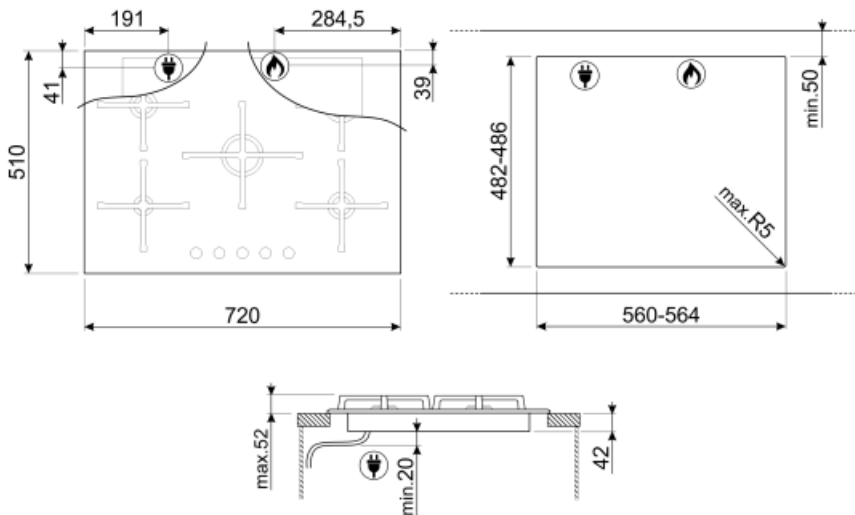

Technical Features

UR

Front left - Gas - AUX - 1.00 kW
Rear left - Gas - Semi Rapid - 1.70 kW
Central - Gas - UR - 4.00 kW
Rear right - Gas - Rapid - 2.60 kW
Front right - Gas - Semi Rapid - 1.70 kW

Gas safety valves   Yes   Automatic Ignition   Yes

Electrical Connection

Nominal power (W)	1 W	Frequency (Hz)	50/60 Hz
Voltage (V)	220-240 V	Power supply cable length	120 cm
Type of electric cable	Single phase		

Gas Connection

Gas Type	G20/G25 natural gas	Other gas nozzles included	G30 GPL Liquid gas
Gas connection	Cilindrical	Gas connection rating (W)	11000 W