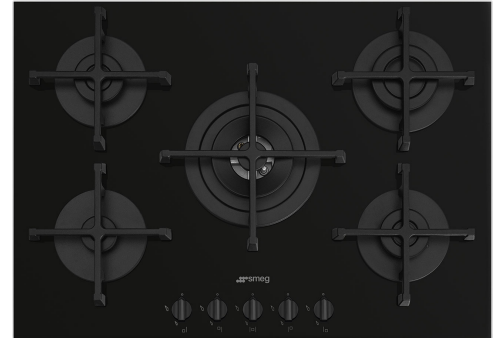

PV275B

| | |
|-----------------------|------------------------------------|
| Product Family | Hob |
| Built-in | Ultra-low profile or Fully Flushed |
| Dimensions | 70/75 cm |
| Power supply | Gas |
| Type | Gas |
| EAN code | 8017709329037 |

Aesthetics

| | |
|--------------------------------|------------------|
| Aesthetics | Cucina |
| Colour | Black |
| Finishing | Glass |
| Material | Glass |
| Glass Type | Standard (clear) |
| Glass edge | Straight edge |
| Glass on Steel | Yes |
| Pan stands | Cast iron |
| Burners | Standard |
| Burner Material | Aluminium |
| Type of control setting | Control knobs |
| Control knobs position | Front |
| No. of controls | 5 |
| Controls colour | Black |
| Serigraphy colour | Grey |

Symbols glossary

- | | | | |
|--|---|---|--|
|  | Heavy duty cast iron pan stands: for maximum stability and strength. |  | Reinforced base: A reinforced base, developed exclusively by Smeg, consists of a steel layer fixed to the underside of the glass surface of all gas on glass hobs. |
|  | Ultra rapid burners: Powerful ultra rapid burners offer up to 5kw of power. |  | Knobs control |