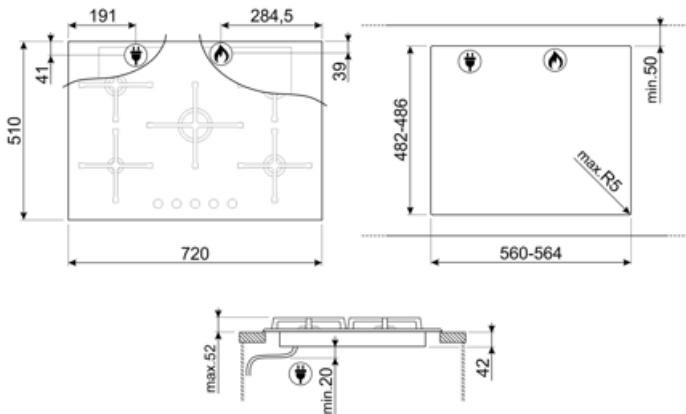

Technical Features

UR

Front left - Gas - AUX - 1.00 kW
Rear left - Gas - Semi Rapid - 1.70 kW
Central - Gas - UR - 4.00 kW
Rear right - Gas - Rapid - 2.60 kW
Front right - Gas - Semi Rapid - 1.70 kW

Gas safety valves   Yes   Automatic Ignition   Yes

Electrical Connection

Nominal power (W)	1 W	Frequency (Hz)	50/60 Hz
Voltage (V)	220-240 V	Power supply cable length	120 cm
Type of electric cable	Single phase	Plug	No

Gas Connection

Gas Type	G20/G25 natural gas	Other gas nozzles included	G30 GPL Liquid gas
Gas connection	Cilindrical	Gas connection rating (W)	11000 W