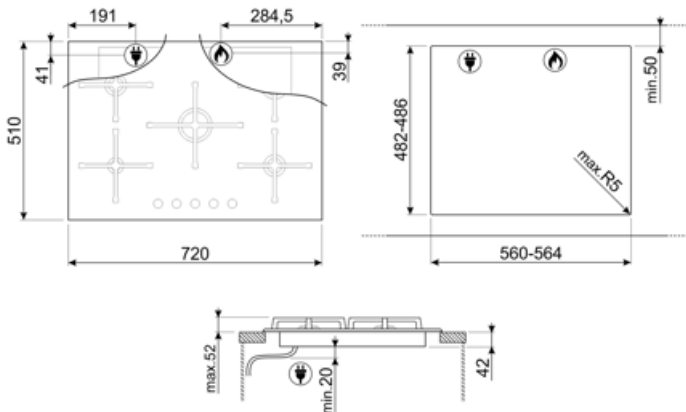

Technical Features

UR

Front left - Gas - AUX - 1.00 kW
Rear left - Gas - Semi Rapid - 1.70 kW
Central - Gas - UR - 4.00 kW
Rear right - Gas - Rapid - 2.60 kW
Front right - Gas - Semi Rapid - 1.70 kW

Gas safety valves   Yes   Automatic Ignition   Yes

Electrical Connection

Nominal power (W)	1 W	Frequency (Hz)	50/60 Hz
Voltage (V)	220-240 V	Power supply cable length	120 cm
Type of electric cable	Single phase	Plug	No

Gas Connection

Gas Type	G20/G25 natural gas	Other gas nozzles included	G30 GPL Liquid gas
Gas connection	Cilindrical	Gas connection rating (W)	11000 W