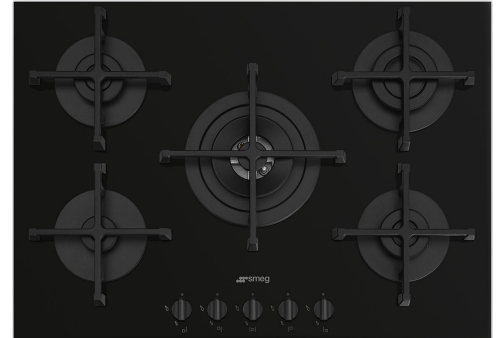

PV275B

Product Family	Hob
Built-in	Ultra-low profile or Fully Flushed
Dimensions	70/75 cm
Power supply	Gas
Type	Gas
EAN code	8017709329037

Aesthetics

Aesthetics	Cucina
Colour	Black
Finishing	Glass
Material	Glass
Glass Type	Standard (clear)
Glass edge	Straight edge
Glass on Steel	Yes
Pan stands	Cast iron
Burners	Standard
Burner Material	Aluminium
Type of control setting	Control knobs
Control knobs position	Front
No. of controls	5
Controls colour	Black
Serigraphy colour	Grey

Programs / Functions

Total no. of cook zones	5
No. of gas cook zones	5

Options

Standard cut out	482-486x560-564 mm
-------------------------	--------------------

Technical Features

UR

Front left - Gas - AUX - 1.00 kW
 Rear left - Gas - Semi Rapid - 1.70 kW
 Central - Gas - UR - 4.00 kW
 Rear right - Gas - Rapid - 2.60 kW
 Front right - Gas - Semi Rapid - 1.70 kW

Gas Connection

Gas Type	G20/G25 natural gas	Other gas nozzles included	G30 GPL Liquid gas
Gas connection	Cilindrical	Gas connection rating (W)	11000 W

Not included accessories

5MP1GOG

Hob knobs set Linea knobs for Gas on Glass hobs (5 knobs)

WOKGHU

Cast-Iron WOK Support

5MP700AO

Hob knobs set - Cortina Anthracite/Old brass for Gas on Glass hobs

5MP1GOGB3

Symbols glossary

- | | | | |
|--|--|---|---|
|  | Heavy duty cast iron pan stands: for maximum stability and strength. |  | Knobs control |
|  | Reinforced base: A reinforced base, developed exclusively by Smeg, consists of a steel layer fixed to the underside of the glass surface of all gas on glass hobs. |  | Ultra rapid burners: Powerful ultra rapid burners offer up to 5kw of power. |