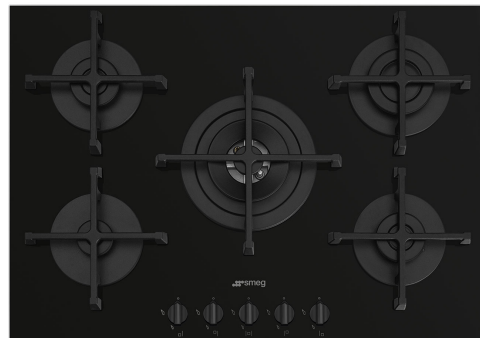

PV275B

Product Family	Hob
Built-in	Ultra-low profile or Fully Flushed
Dimensions	70/75 cm
Power supply	Gas
Type	Gas
EAN code	8017709329037

Aesthetics

Aesthetics	Cucina
Colour	Black
Finishing	Glass
Material	Glass
Glass Type	Standard (clear)
Glass edge	Straight edge
Glass on Steel	Yes
Pan stands	Cast iron
Burners	Standard
Burner Material	Aluminium
Type of control setting	Control knobs
Control knobs position	Front
No. of controls	5
Controls colour	Black
Serigraphy colour	Grey

Programs / Functions

No. of gas cook zones	5
Total no. of cook zones	5

Options

Standard cut out	482-486x560-564 mm
------------------	--------------------

Technical Features

UR

Front left - Gas - AUX - 1.00 kW
 Rear left - Gas - Semi Rapid - 1.70 kW
 Central - Gas - UR - 4.00 kW
 Rear right - Gas - Rapid - 2.60 kW
 Front right - Gas - Semi Rapid - 1.70 kW

Gas Connection

Gas Type	G20/G25 natural gas	Other gas nozzles included	G30 GPL Liquid gas
Gas connection	Cilindrical	Gas connection rating (W)	11000 W

Not included accessories

5MP1GOG

Hob knobs set Linea knobs for Gas on Glass hobs (5 knobs)

WOKGHU

Cast-Iron WOK Support

5MP700AO

Hob knobs set - Cortina Anthracite/Old brass for Gas on Glass hobs

5MP1GOGB3

Symbols glossary

- | | | | |
|--|---|---|--|
|  | Heavy duty cast iron pan stands: for maximum stability and strength. |  | Reinforced base: A reinforced base, developed exclusively by Smeg, consists of a steel layer fixed to the underside of the glass surface of all gas on glass hobs. |
|  | Ultra rapid burners: Powerful ultra rapid burners offer up to 5kw of power. |  | Knobs control |