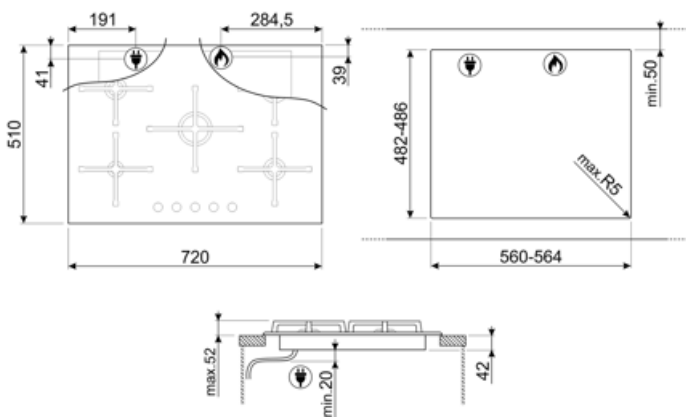

Technical Features

UR

Front left - Gas - AUX - 1.00 kW
Rear left - Gas - Semi Rapid - 1.70 kW
Central - Gas - UR - 4.00 kW
Rear right - Gas - Rapid - 2.60 kW
Front right - Gas - Semi Rapid - 1.70 kW

Gas safety valves   Yes   Automatic Ignition   Yes

Electrical Connection

Nominal power (W)	1 W	Frequency (Hz)	50/60 Hz
Voltage (V)	220-240 V	Power supply cable length	120 cm
Type of electric cable	Single phase		

Gas Connection

Gas Type	G20/G25 natural gas	Other gas nozzles included	G30 GPL Liquid gas
Gas connection	Cilindrical	Gas connection rating (W)	11000 W