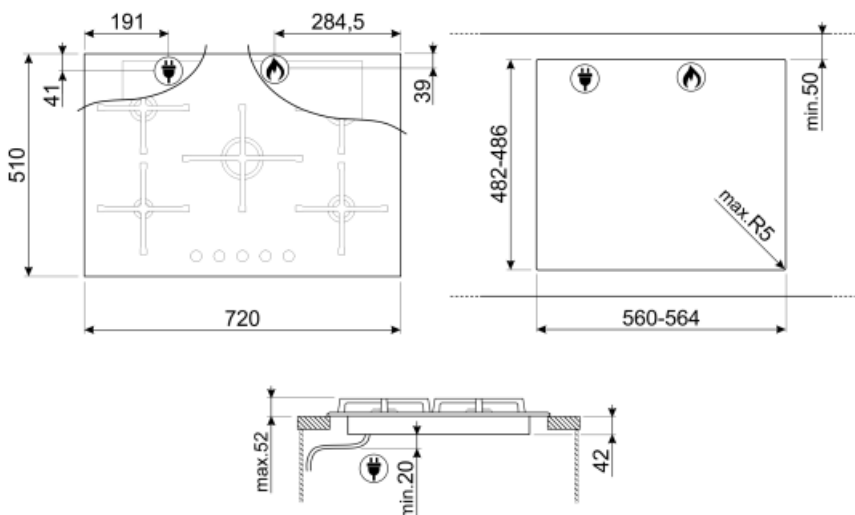

Technical Features

UR

Front left - Gas - AUX - 1.00 kW
Rear left - Gas - Semi Rapid - 1.70 kW
Central - Gas - UR - 4.00 kW
Rear right - Gas - Rapid - 2.60 kW
Front right - Gas - Semi Rapid - 1.70 kW

Gas safety valves   Yes   Automatic Ignition   Yes

Electrical Connection

Nominal power (W)	1 W	Frequency (Hz)	50/60 Hz
Voltage (V)	220-240 V	Power supply cable length	120 cm
Type of electric cable	Single phase		

Gas Connection

Gas Type	G20/G25 natural gas	Other gas nozzles included	G30 GPL Liquid gas
Gas connection	Cilindrical	Gas connection rating (W)	11000 W