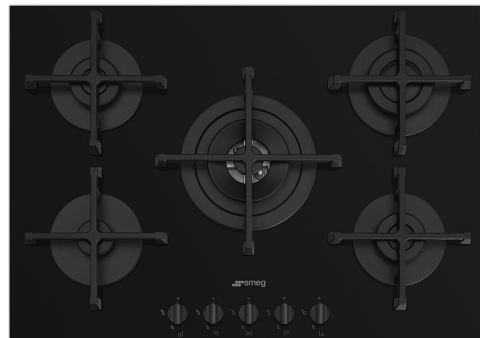

PV275B

Product Family	Hob
Built-in type	Ultra-low profile or Fully Flushed
Dimensions	70/75 cm
Power supply	Gas
Type	Gas
EAN code	8017709329037

Aesthetics

Aesthetic	Selezione
Colour	Black
Finishing	Glass
Material	Glass
Glass type	Standard (clear)
Glass edge	Straight edge
Glass on Steel	Yes
Pan stands	Cast iron
Burners	Standard
Burners Material	Alluminium
Type of control setting	Control knobs
Control knob position	Front
No. of controls	5
Controls colour	Black
Logo	Silk screen
Serigraphy colour	Grey

Program / Functions

No. of gas cook zones	5
Total no. of cook zones	5

Options

Worktop Cut-Out	482-486x560-564 mm
-----------------	--------------------

Technical Features

UR

Front-left - Gas - AUX - 1.00 kW

5MP700AO

Hob knobs set - Cortina Anthracite/Old brass for Gas on Glass hobs

5MP800A

Hob knobs set - Coloniale Gold/Anthracite for gas on glass hobs

5MPV3MB

Symbols glossary

- | | | | |
|--|---|---|--|
|  | Heavy duty cast iron pan stands: for maximum stability and strength. |  | Reinforced base: A reinforced base, developed exclusively by Smeg, consists of a steel layer fixed to the underside of the glass surface of all gas on glass hobs. |
|  | Ultra rapid burners: Powerful ultra rapid burners offer up to 5kw of power. |  | Knobs control |