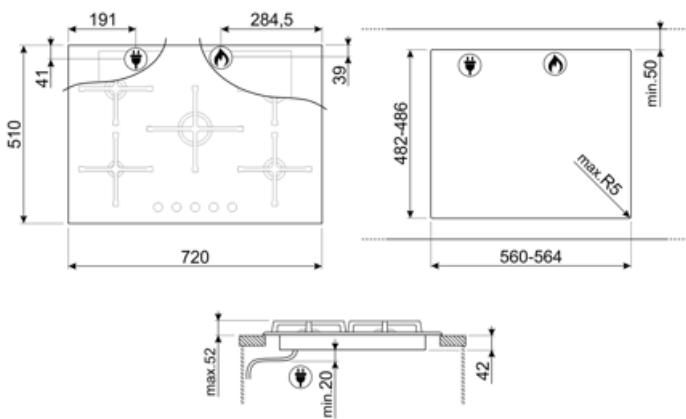

PV275B

Product Family	Hob
Built-in type	Ultra-low profile or Fully Flushed
Dimensions	70/75 cm
Power supply	Gas
Type	Gas
EAN code	8017709329037

Aesthetics

Aesthetic	Selezione
Colour	Black
Finishing	Glass
Material	Glass
Glass type	Standard (clear)
Glass edge	Straight edge
Glass on Steel	Yes
Pan stands	Cast iron
Burners	Standard
Burners Material	Alluminium
Type of control setting	Control knobs
Control knob position	Front
No. of controls	5
Controls colour	Black
Logo	Silk screen
Serigraphy colour	Grey

Program / Functions

No. of gas cook zones	5
Total no. of cook zones	5

Options

Worktop Cut-Out	482-486x560-564 mm
-----------------	--------------------

Technical Features

UR

Front-left - Gas - AUX - 1.00 kW

Electrical connection rating (W)	1 W	Frequency (Hz)	50/60 Hz
Voltage (V)	220-240 V	Power supply cable length	120 cm
Type of electric cable installed	Yes, Single phase	Plug	Not present

Gas Connection

Gas Type	G20/G25 natural gas	Other gas nozzles included	G30 GPL Liquid gas
Gas connection	Cilindrical	Gas connection rating (W)	11000 W