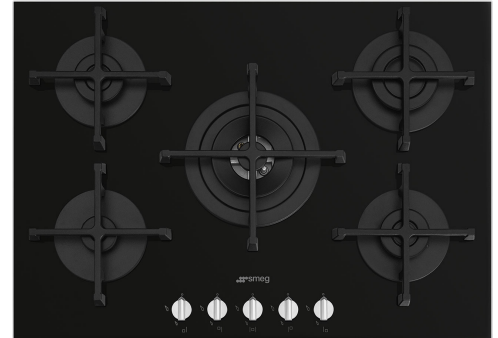

# PV275N

<b>Product Family</b>	Hob
<b>Built-in</b>	Ultra-low profile or Fully Flushed
<b>Dimensions</b>	70/75 cm
<b>Power supply</b>	Gas
<b>Type</b>	Gas
<b>EAN code</b>	8017709288686

## Aesthetics

<b>Aesthetics</b>	Cucina
<b>Colour</b>	Black
<b>Finishing</b>	Glass
<b>Material</b>	Glass
<b>Glass Type</b>	Standard (clear)
<b>Glass edge</b>	Straight edge
<b>Glass on Steel</b>	Yes
<b>Pan stands</b>	Cast iron
<b>Burners</b>	Standard
<b>Burner Material</b>	Aluminium
<b>Type of control setting</b>	Control knobs
<b>Control knobs position</b>	Front
<b>No. of controls</b>	5
<b>Controls colour</b>	Steel effect
<b>Serigraphy colour</b>	White
<b>Alternative colours available</b>	Silver Glass

### 5MP800A

Hob knobs set - Coloniale Gold/Anthracite for gas on glass hobs