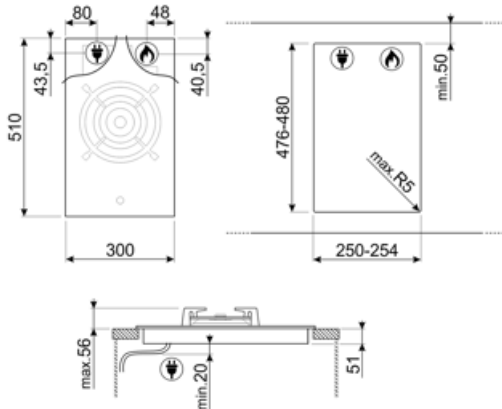

Technical Features

UR

Central - Gas - UR - 6.00 kW

Gas safety valves	Yes	Automatic Ignition	Yes

Electrical Connection

Electrical connection rating (W)	1 W	Frequency (Hz)	50/60 Hz
Voltage (V)	220-240 V	Power supply cable length	120 cm
Type of electric cable installed	Yes, Single phase	Plug	Not present

Gas Connection

Gas Type	G20 Natural gas	Other gas connections provided	Conical
Gas connection	Cilindrical	Gas connection rating (W)	6000 W
Other gas nozzles included	G30 GPL Liquid gas, G110 City gas